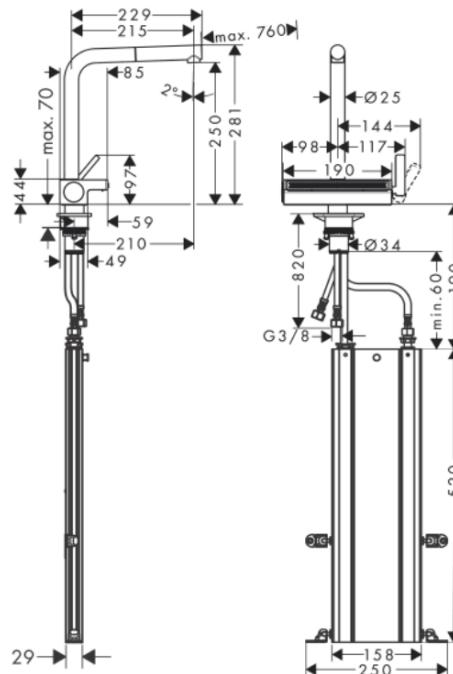

Brand : Hansgrohe, Germany
 Name : AQUINO SELECT M81 Sink mixer
 Item Code : 73830.000
 Designer:
 Color/Finish : Chrome
 Dimensions: (Please see data drawing below for dimensions)

Product info:

- consists of single lever kitchen mixer, hose box, multifunctional strainer
 - Comfort Zone 250
 - l-spout · swivel range adjustable in 3 steps 60°, 110° or 150°
 - laminar spray, Satin Flow
 - change between Satin Flow and pull-out spout at the touch of a button
 - Mag Fit magnetic shower support
 - maximum flow rate at 3 bar: 6 l/min
 - ceramic cartridge
 - connection type: G 3/8 connections
 - integrated non-return valve
 - Boxfor quiet, smooth and protected hose guidance in the cabinet, under the countertop
 - extension length up to 76 cm
- Add-on: 2 x C406281 angle valve