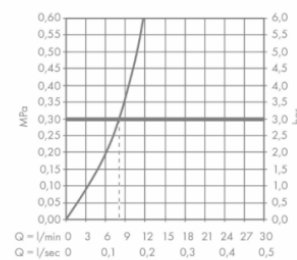

Technology

Flowchart

Flushing of pipe must be done before fittings are installed. Failure to do so voids the warranty.

Follow cleaning instructions and avoid using any harmful chemicals.

All information is for reference only. Installation shall always be based on the specs provided with actual delivered items.

For more info, visit www.kuysen.com