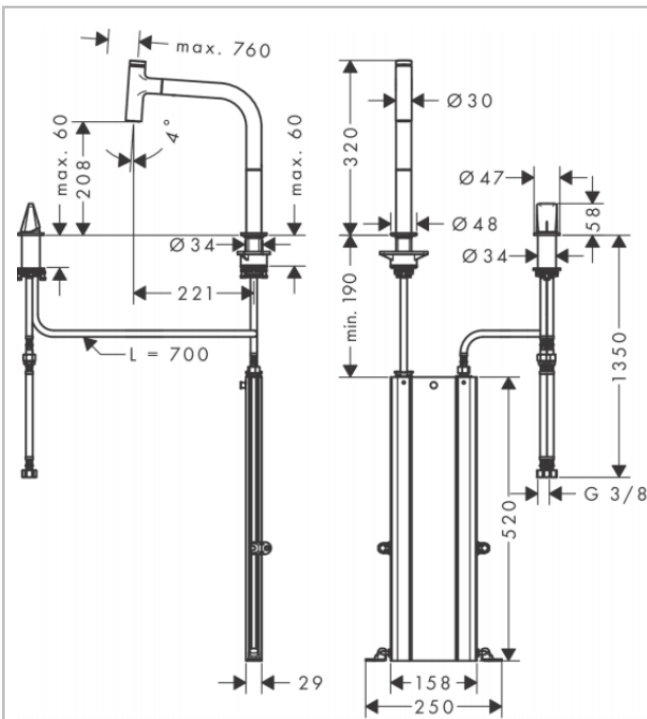

Brand : Hansgrohe, Germany  
 Name : Metris Select Sink Mixer  
 Item Code : 73804.000  
 Designer:  
 Color/Finish : Chrome  
 Dimensions: (Please see data drawing below for dimensions)

#### Product info:

- Comfort Zone 200
- Swivel range adjustable in 2 steps to 110° or 150°
- Flexible position of faucet controls, 2 tap holes with  $\varnothing$  35 mm required
- normal spray
- Select button for a comfortable start/stop of the water flow
- Mag Fit magnetic shower support
- Connection dimension: DN15 · maximum flow rate at 3 bar: 8 l/min
- Ceramic cartridge
- Integrated non-return valve
- Suitable for continuous flow water heaters
- Box for quiet, smooth and protected hose guidance in the cabinet, under the countertop

#### Add-on:

- 2 x Angle valve 1/2 x 3/8 with conical nut