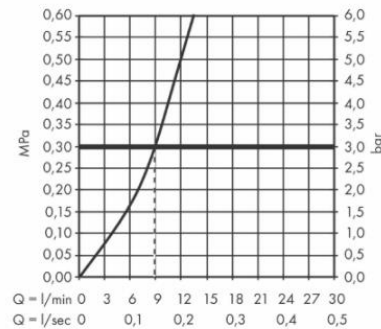

Flowchart

Flushing of pipe must be done before fittings are installed. Failure to do so voids the warranty.
Follow cleaning instructions and avoid using any harmful chemicals.
All information is for reference only. Installation shall always be based on the specs provided with actual delivered items.
For more info, visit www.kuysen.com