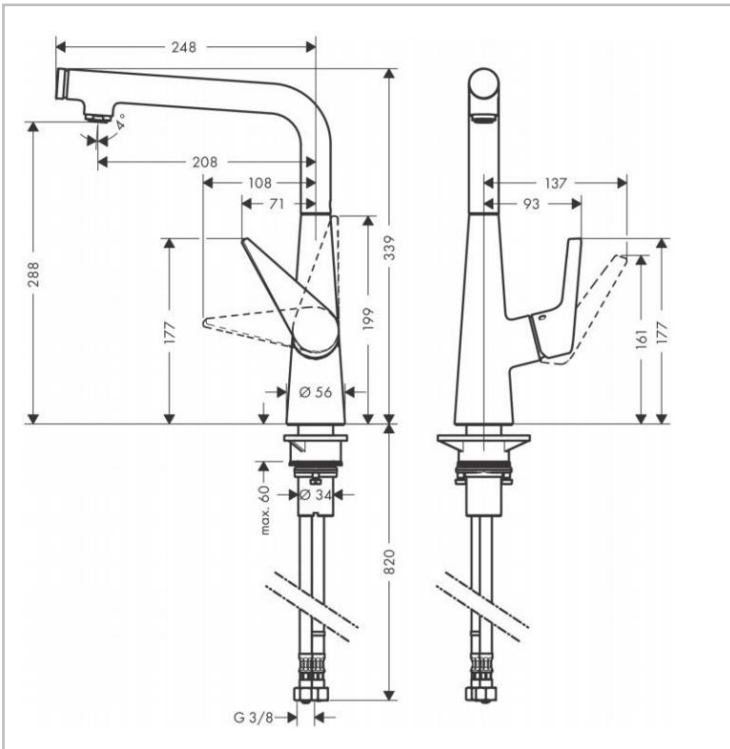

Brand : Hansgrohe, Germany
 Name : TALIS SELECT Single Lever Kitchen Mixer 300 1jet
 Item Code : 72820.000
 Designer:
 Color/Finish : Chrome
 Dimensions: (Please see data drawing below for dimensions)

- Product info:
- Comfort Zone 300
 - Swivel range adjustable in 3 steps 110°, 150° or 360°
 - Normal spray
 - Select button for a comfortable start/stop of the water flow
 - Connection dimension: DN15
 - Maximum flow rate at 3 bar: 9 l/min
 - Ceramic valves hot/ cold 90°
 - Connection type: G 3/8 connections
 - Temperature limitation adjustable
 - Integrated non-return valve
 - Suitable for continuous flow water heaters

Add-on:
 2 x Angle valve 1/2 x 3/8 with conical nut

Technology

Flowchart

Flushing of pipe must be done before fittings are installed. Failure to do so voids the warranty.
 Follow cleaning instructions and avoid using any harmful chemicals.
 All information is for reference only. Installation shall always be based on the specs provided with actual delivered items.
 For more info, visit www.kuysen.com