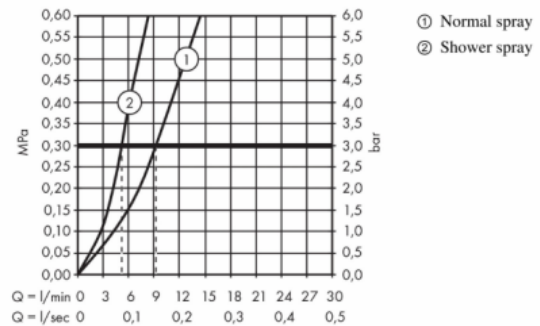

Technology

Flowchart