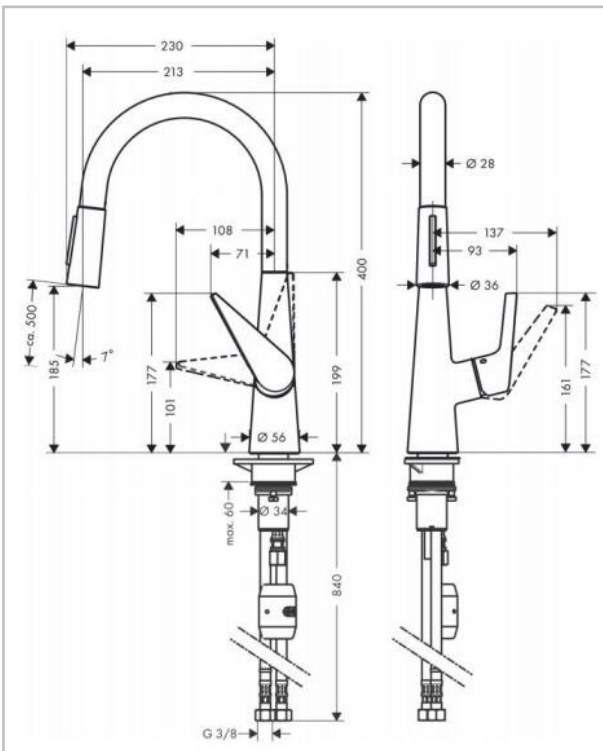

Brand : Hansgrohe, Germany  
 Name : TALIS Single Lever Kitchen Mixer 200  
 2jet w/ Pull-out Spray  
 Item Code : 72813.000  
 Designer:  
 Color/Finish : Chrome  
 Dimensions: (Please see data drawing for dimensions)

- Product info:
- Comfort Zone 200
  - Swivel range adjustable in 2 steps to 110° or 150°
  - Laminar spray, shower spray
  - Lockable shower spray, spray returns through pressing spray diverter
  - Mag Fit magnetic shower support
  - Quick connect hose
  - Connection dimension: DN15
  - Maximum flow rate at 3 bar: 9 l/min
  - Ceramic cartridge · connection type: G 3/8 connections
  - Temperature limitation adjustable
  - Integrated non-return valve
  - Suitable for continuous flow water heaters

Add-on:  
 2 x Angle valve 1/2 x 3/8 with conical nut