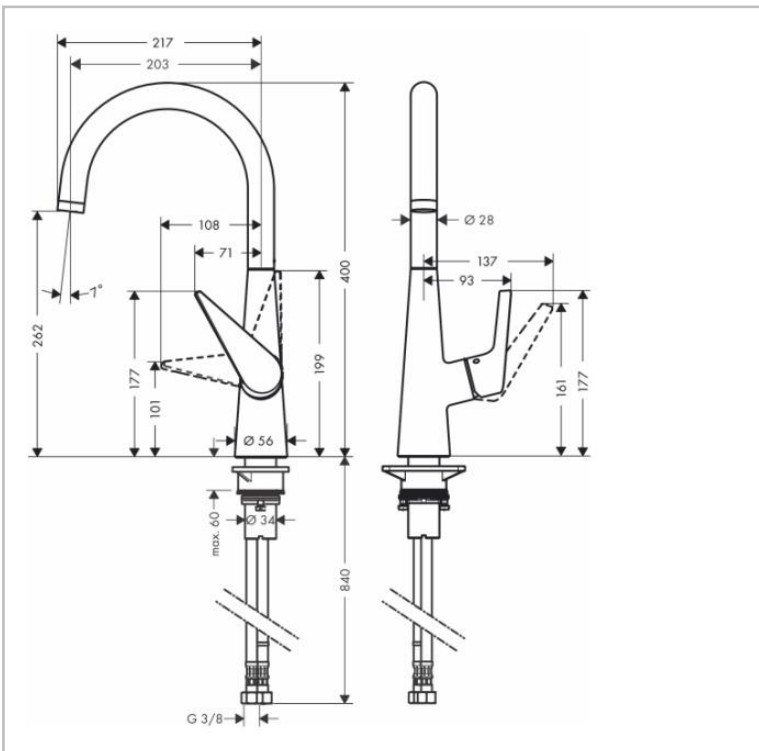

Brand : Hansgrohe, Germany
 Name : TALIS Single Lever Kitchen Mixer 260
 1-jet
 Item Code : 72810.000
 Designer:
 Color/Finish : Chrome
 Dimensions: (Please see data drawing below for dimensions)

Product info:

- Comfort Zone 260
- Swivel range adjustable in 3 steps 110°, 150° or 360°
- Normal Spray
- Connection dimension: DN15
- Maximum flow rate at 3 bar: 12 l/min
- Ceramic valves hot/ cold 90°
- Connection type: G 3/8 connections
- Suitable for continuous flow water heaters

Add-ons:

- 2 x Angle valve 1/2 x 3/8 with conical nut

Technology

Flowchart

Flushing of pipe must be done before fittings are installed. Failure to do so voids the warranty.
 Follow cleaning instructions and avoid using any harmful chemicals.
 All information is for reference only. Installation shall always be based on the specs provided with actual delivered items.
 For more info, visit www.kuysen.com