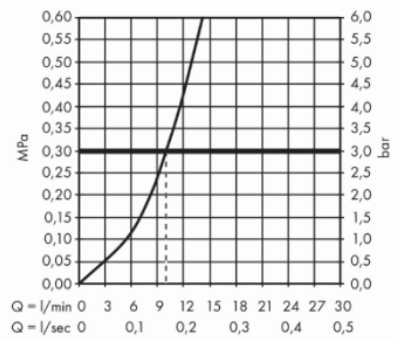

- Comfort Zone 260
- Swivel range adjustable in 3 steps 110°, 150° or 360°
- Normal Spray
- Connection dimension: DN15
- Maximum flow rate at 3 bar: 12 l/min
- Ceramic valves hot/ cold 90°
- Connection type: G 3/8 connections
- Suitable for continuous flow water heaters

Add-ons:

- 2 x Angle valve 1/2 x 3/8 with conical nut

Technology

Flowchart

Flushing of pipe must be done before fittings are installed. Failure to do so voids the warranty.
 Follow cleaning instructions and avoid using any harmful chemicals.
 All information is for reference only. Installation shall always be based on the specs provided with actual delivered items.
 For more info, visit www.kuysen.com