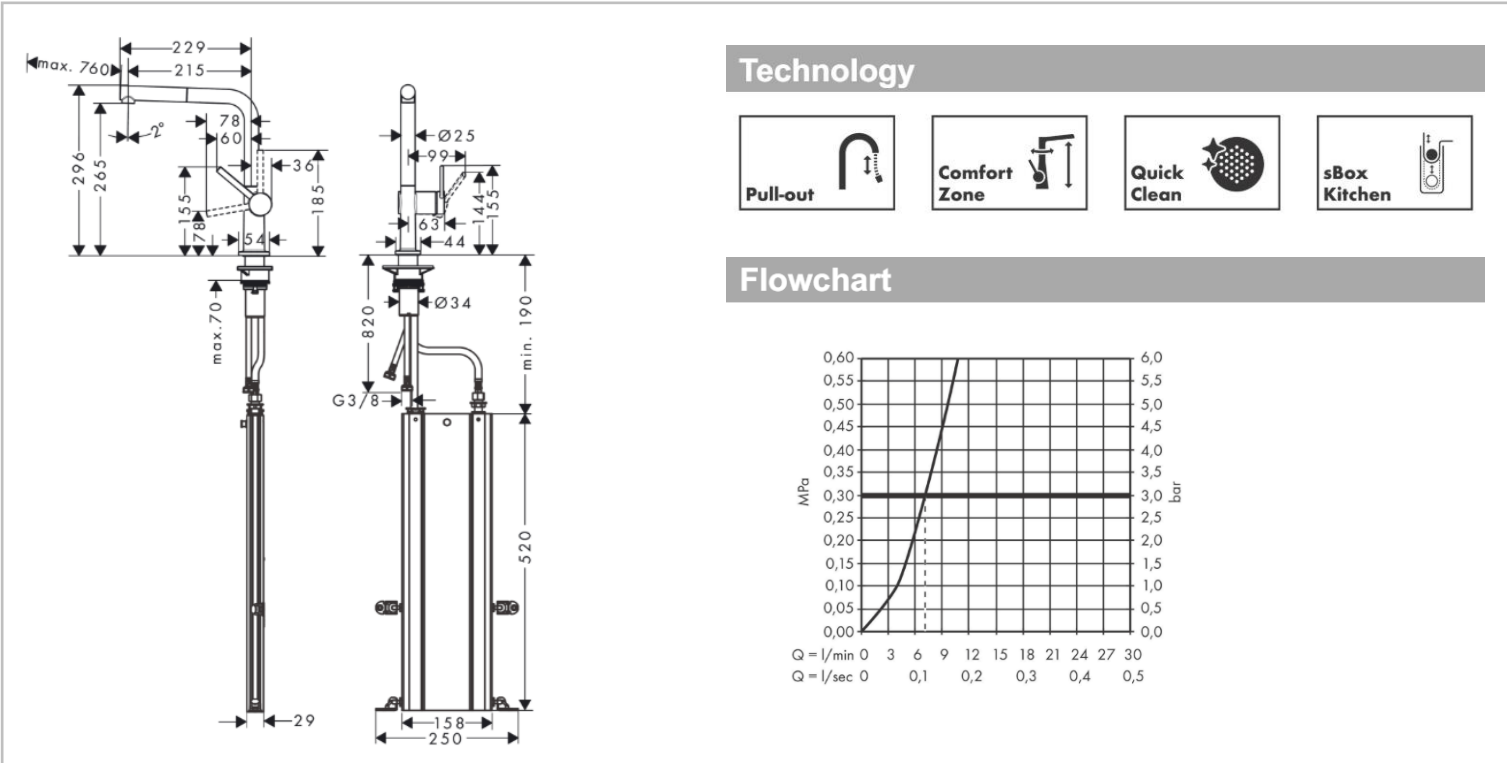

Brand : Hansgrohe, Germany
 Name : Talis M54 Single lever kitchen mixer 270
 Item Code : 72809.000
 Color/Finish : Chrome
 Dimensions: (see data drawing below for dimensions)

- Product info:
- Consists of single lever kitchen mixer, hose box
 - ComfortZone 270
 - I-Spout
 - Swivel range adjustable in 4 steps 60°, 110°, 150° or 360°
 - Laminar spray
 - Connection dimension: DN15
 - Maximum flow rate at 3 bar: 7 l/min
 - Ceramic cartridge
 - Connection type: G 3/8 connections
 - Temperature limitation adjustable
 - Integrated non-return valve
 - Suitable for continuous flow water heaters
 - sBox for quiet, smooth and protected hose guidance in the cabinet, under the countertop
 - Extension length up to 76 cm