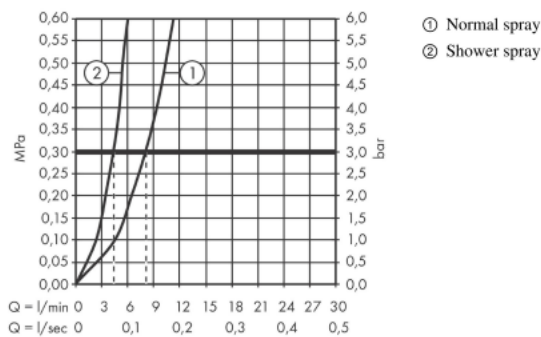

Technology

Flowchart