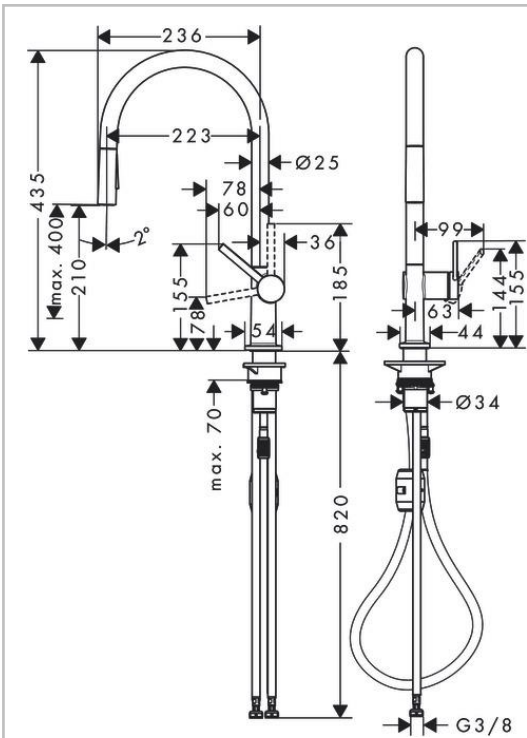

Brand : Hansgrohe, Germany  
 Name : Talis M54  
 Item Code : 72800.000  
 Designer:  
 Color/Finish : Chrome  
 Dimensions: (Please see data drawing below for dimensions)

**Product info:**

- Single lever kitchen mixer 210, pull out spray 2jet
- ComfortZone 210
- swivel range adjustable in 4 steps 60°, 110°, 150° or 360°
- laminar spray, shower spray
- lockable shower spray, spray returns through pressing spray diverter and spray returns automatically through handle closing
- quick connect hose
- connection dimension: DN15
- maximum flow rate at 3 bar: 8 l/min
- ceramic cartridge
- connection type: G 3/8 connections
- temperature limitation adjustable
- integrated non-return valve
- suitable for continuous flow water heaters
- tap hole with Ø 35 mm required