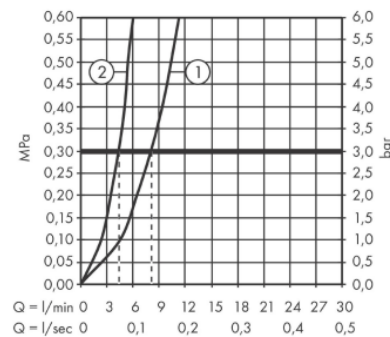

Technology

Flowchart