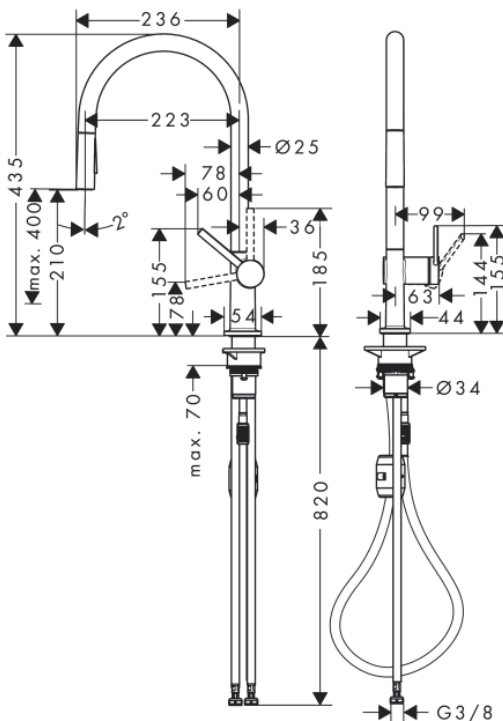

Brand : Hansgrohe, Germany
 Name : Talis M54 sink mixer 210 pullout spray
 Item Code : 72800.670
 Designer:
 Color/Finish : Matt Black
 Dimensions: (Please see data drawing below for dimensions)

Product info:

- Comfort Zone 210
- swivel range adjustable in 4 steps 60°, 110°, 150° or 360°
- laminar spray, shower spray
- lockable shower spray, spray returns through pressing spray diverter and spray returns automatically through handle closing
- quick connect hose
- connection dimension: DN15
- maximum flow rate at 3 bar: 8 l/min
- ceramic cartridge
- connection type: G 3/8 connections
- temperature limitation adjustable
- integrated non-return valve
- suitable for continuous flow water heaters
- extension length up to 50 cm

Technology

Flowchart

- ① Normal spray
- ② Shower spray

Flushing of pipe must be done before fittings are installed. Failure to do so voids the warranty.

Follow cleaning instructions and avoid using any harmful chemicals.