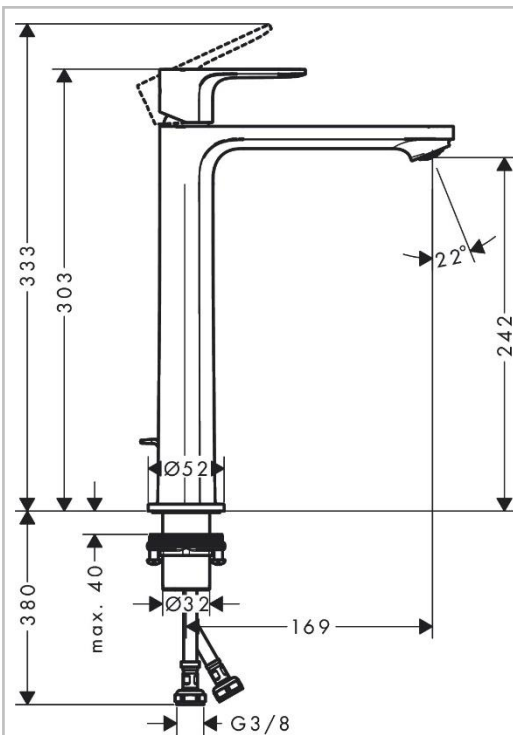

Brand : Hansgrohe, Germany
 Name : Rebris E Washbowl mixer 240 Cool
 Start with pop up waste set
 Item Code : 72581.670
 Designer:
 Color/Finish : Matt Black
 Dimensions: 169 mm projection
 242 mm spout height

Product info:

- consists of single lever basin mixer, waste set
- Comfort Zone 240
- Spray type: normal spray
- Maximum flow rate at 3 bar: 5 l/min
- Ceramic cartridge
- Temperature limitation adjustable
- Suitable for continuous flow water heaters
- Pop-up waste set G 1¼
- Material waste set: synthetic
- Connection type: G ¾ connections
- Connection dimension: DN15
- Cold water in middle position