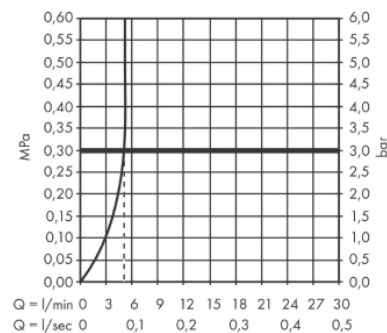

Follow cleaning instructions and avoid using any harmful chemicals.

All information is for reference only. Installation shall always be based on the specs provided with actual delivered items.

For more info, visit www.kuysen.com