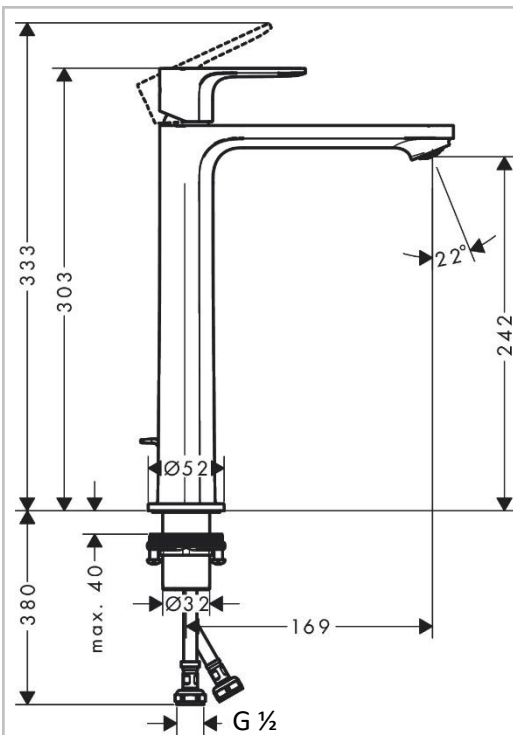

Brand : Hansgrohe, Germany
 Name : Rebris E Washbowl mixer 240 Cool
 Start with pop up waste set
 Item Code : 72563.677
 Designer:
 Color/Finish : Matt Black
 Dimensions: 169 mm projection
 242 mm spout height

Product info:

- consists of single lever basin mixer, waste set
- Comfort Zone 240
- Spray type: normal spray
- Maximum flow rate at 3 bar: 5 l/min
- Ceramic cartridge
- Temperature limitation adjustable
- Suitable for continuous flow water heaters
- Pop-up waste set G 1¼
- Material waste set: synthetic
- Connection type: G ½ connections
- Connection dimension: DN15
- Cold water in middle position