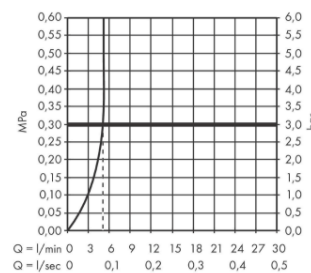

Technology

Flowchart