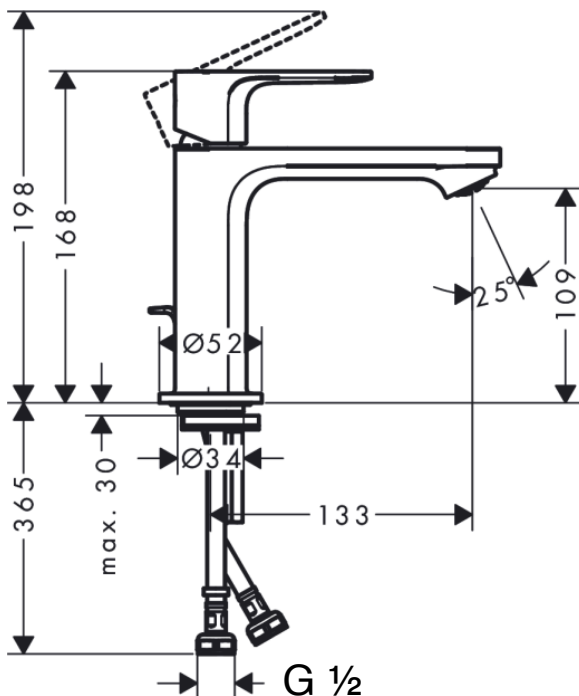

Brand : Hansgrohe, Germany
 Name : Rebris E Basin mixer 110 CoolStart with pop up waste set
 Item Code : 72559.007
 Designer:
 Color/Finish : Chrome
 Dimensions: 133 mm projection
 168 mm height

Product info:

- Consists of single lever basin mixer, waste set
- ComfortZone: 110
- Projection: 133 mm
- Spout height: 109 mm
- Handle variant: lever handle
- Spray type: normal spray
- Maximum flow rate at 3 bar: 5 l/min
- Ceramic cartridge
- Temperature limitation adjustable
- Suitable for continuous flow water heaters
- Pop-up waste set G 1½
- Material waste set: synthetic
- Connection type: G ½ hose connections
- Connection dimension: DN15