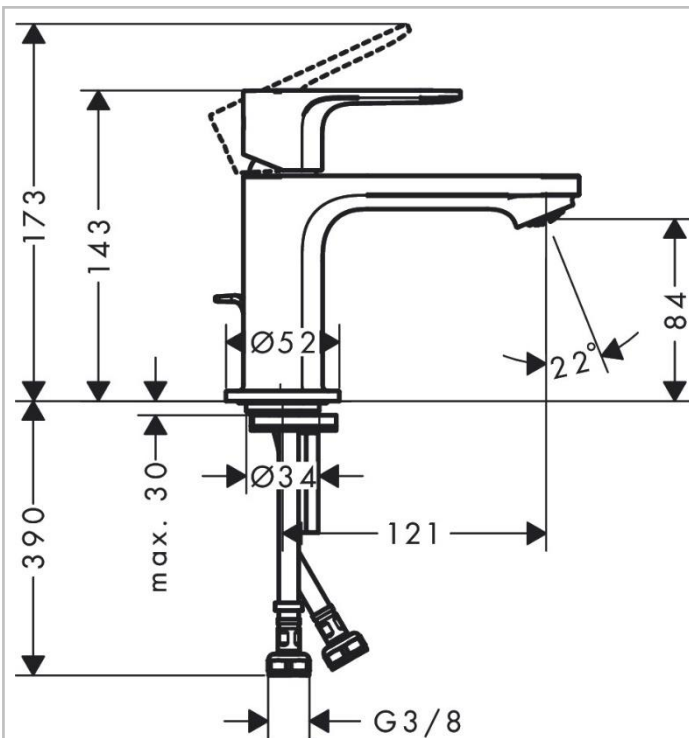

Brand : Hansgrohe, Germany
 Name : Rebris E Basin mixer 80 CoolStart with pop-up waste set
 Item Code : 72553.670
 Designer:
 Color/Finish : Matt Black
 Dimensions: 121 mm projection
 84 mm spout height

Product info:

- consists of single lever basin mixer, waste set
- Comfort Zone 80
- Spray type: normal spray
- Maximum flow rate at 3 bar: 5 l/min
- Ceramic cartridge
- Temperature limitation adjustable
- Suitable for continuous flow water heaters
- Pop-up waste set G 1¼
- Material waste set: synthetic
- Connection type: G ¾ connections
- Connection dimension: DN15
- Cold water in middle position