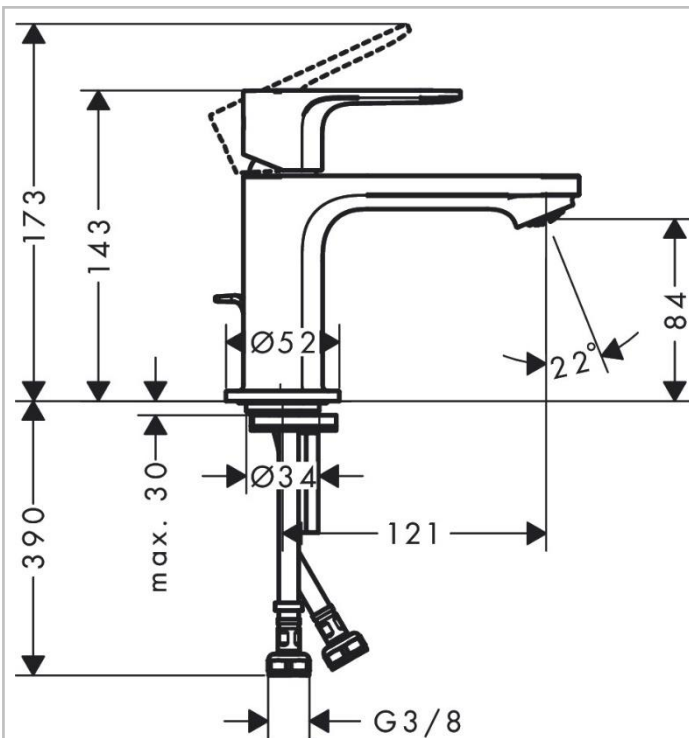

Brand : Hansgrohe, Germany  
 Name : Rebris E Basin mixer 80 CoolStart with pop-up waste set  
 Item Code : 72553.000  
 Designer:  
 Color/Finish : Chrome  
 Dimensions: 121 mm projection  
 84 mm spout height

#### Product info:

- consists of single lever basin mixer, waste set
- ComfortZone 80
- Spray type: normal spray
- Maximum flow rate at 3 bar: 5 l/min
- Ceramic cartridge
- Temperature limitation adjustable
- Suitable for continuous flow water heaters
- Pop-up waste set G 1¼
- Material waste set: synthetic
- Connection type: G ¾ connections
- Connection dimension: DN15
- Cold water in middle position