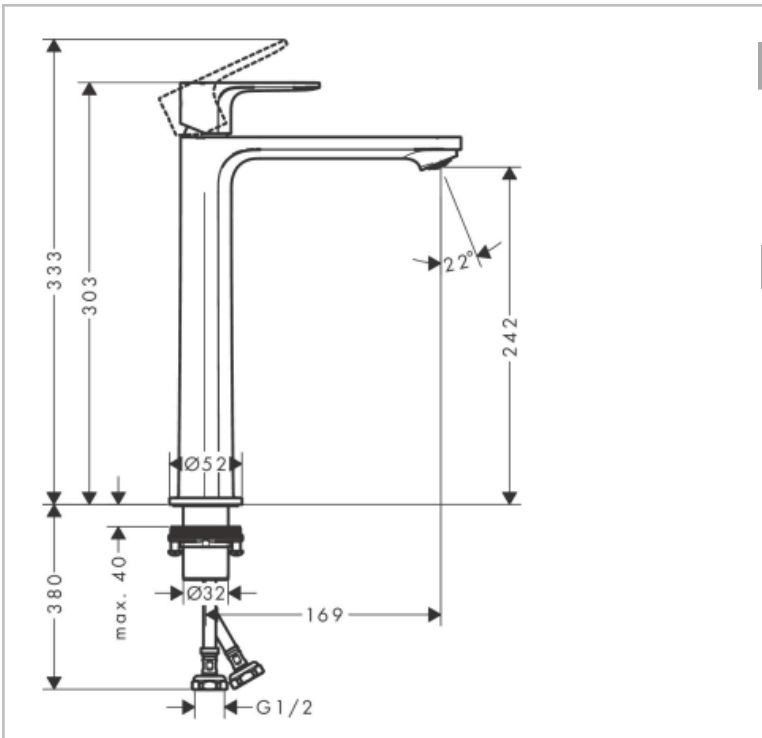

Brand : Hansgrohe, Germany
 Name : Rebris S Washbowl mixer 240 Cool Start with pop up waste set
 Item Code : 72523.677
 Designer:
 Color/Finish : Matt Black
 Dimensions: 169 mm projection
 242 mm spout height

Product info:

- consists of single lever basin mixer, waste set
- Comfort Zone 240
- Spray type: normal spray
- Maximum flow rate at 3 bar: 5 l/min
- Ceramic cartridge
- Temperature limitation adjustable
- Suitable for continuous flow water heaters
- Pop-up waste set G 1¼
- Material waste set: synthetic
- Connection type: G ½ connections
- Connection dimension: DN15
- Cold water in middle position