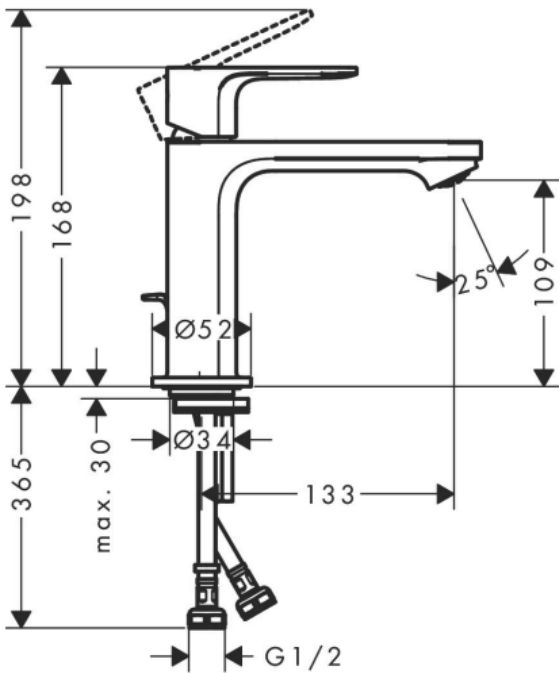

Brand : Hansgrohe, Germany
 Name : REBRIS S basin mixer 110 with pop up waste set
 Item Code : 72517.007
 Color/Finish : Chrome
 Dimensions: Projection: 133 mm
 Spout height: 109 mm

- Product info:
- Consists of single lever basin mixer, waste set
 - ComfortZone: 110
 - Handle variant: lever handle
 - Spray type: NormalSpray
 - Maximum flow rate at 3 bar: 5 l/min
 - Ceramic cartridge
 - Temperature limitation adjustable
 - Suitable for continuous flow water heaters
 - Pop-up waste set G 1¼
 - Material waste set: synthetic
 - Connection type: G ½ connections
 - Connection dimension: DN15

Technology

Flow chart