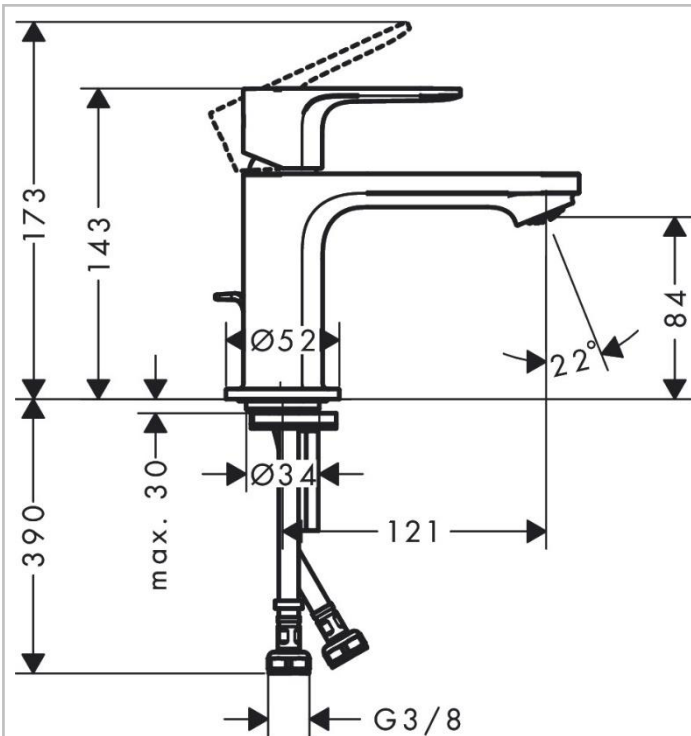

Brand : Hansgrohe, Germany
 Name : Rebris S Basin mixer 80 CoolStart with pop-up waste set
 Item Code : 72513.670
 Designer:
 Color/Finish : Matt Black
 Dimensions: 121 mm projection
 84 mm spout height

Product info:

- consists of single lever basin mixer, waste set
- ComfortZone 80
- Spray type: normal spray
- Maximum flow rate at 3 bar: 5 l/min
- Ceramic cartridge
- Temperature limitation adjustable
- Suitable for continuous flow water heaters
- Pop-up waste set G 1¼
- Material waste set: synthetic
- Connection type: G ¾ connections
- Connection dimension: DN15
- Cold water in middle position