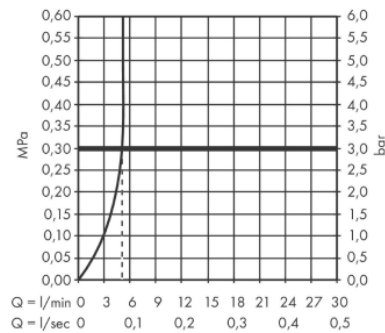

Follow cleaning instructions and avoid using any harmful chemicals.

All information is for reference only. Installation shall always be based on the specs provided with actual delivered items.

For more info, visit www.kuysen.com