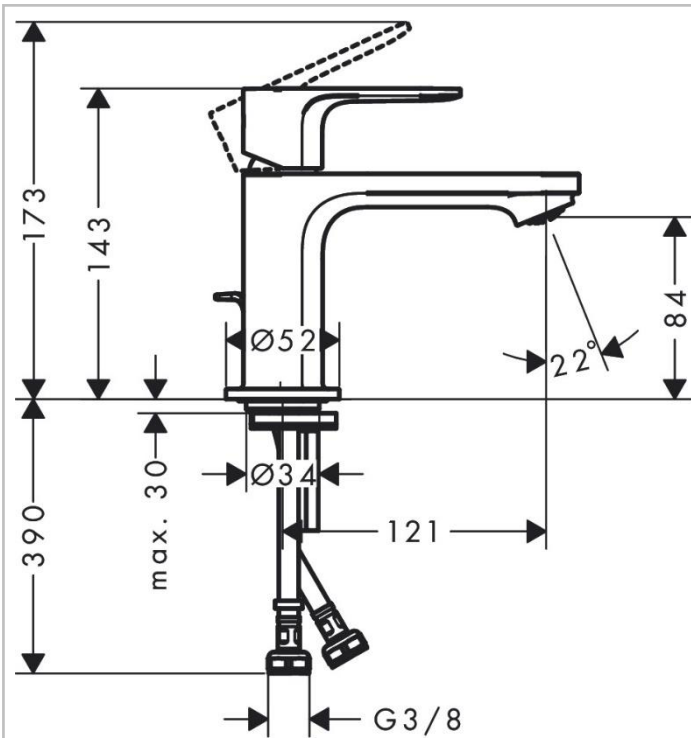

Brand : Hansgrohe, Germany
 Name : Rebris S Basin mixer 80 CoolStart with pop-up waste set
 Item Code : 72513.000
 Designer:
 Color/Finish : Chrome
 Dimensions: 121 mm projection
 84 mm spout height

Product info:

- consists of single lever basin mixer, waste set
- ComfortZone 80
- Spray type: normal spray
- Maximum flow rate at 3 bar: 5 l/min
- Ceramic cartridge
- Temperature limitation adjustable
- Suitable for continuous flow water heaters
- Pop-up waste set G 1¼
- Material waste set: synthetic
- Connection type: G ¾ connections
- Connection dimension: DN15
- Cold water in middle position