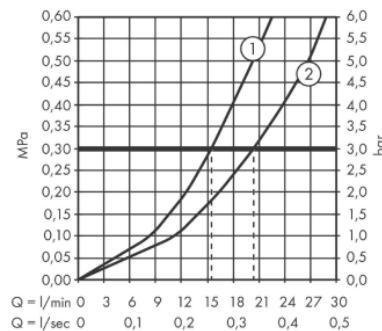

Technology

Flowchart