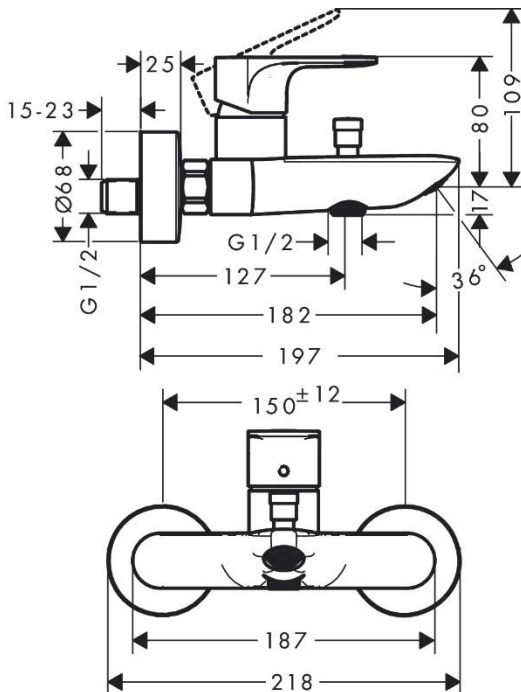

Brand : Hansgrohe, Germany  
 Name : Rebris E Exposed Bath and Shower mixer  
 Item Code : 72450.000  
 Designer:  
 Color/Finish : Chrome  
 Dimensions: 182 mm projection  
 centre distance: 150 ± 12 mm

#### Product info:

- 2 functions
- Spray type mixer: normal spray
- Maximum flow rate at 3 bar: 20,4 l/min
- Flow rate for bath spout at 3 bar: 20,4 l/min
- Flow rate of hand shower at 3 bar: 15,5 l/min
- Ceramic cartridge
- Temperature limitation adjustable
- Diverter with automatic resetting
- Protected against backflow, according to DIN EN 1717
- With silencer
- Suitable for continuous flow water heaters
- Connection dimension: DN15
- Connection type: s-shaped connections
- Min. operating pressure: 1 bar
- Max. operating pressure: 10 bar