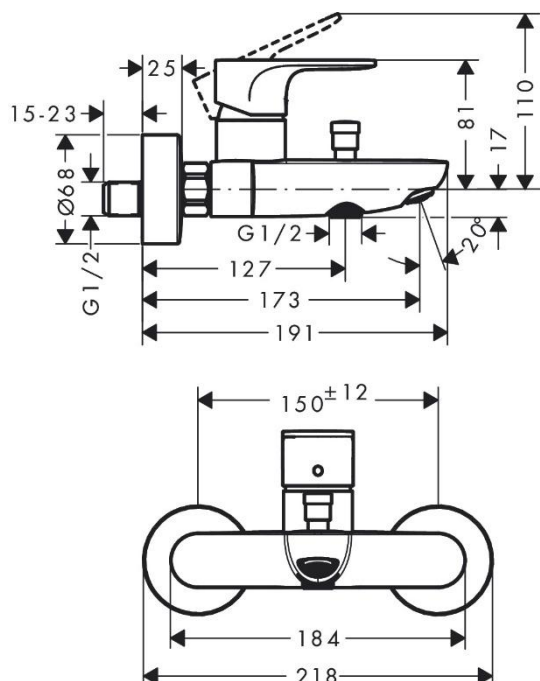

Brand : Hansgrohe, Germany
 Name : Rebris S Exposed Bath and Shower mixer
 Item Code : 72440.007
 Designer:
 Color/Finish : Chrome
 Dimensions: 173 mm projection
 centre distance: 150 ± 12 mm

Product info:

- 2 functions
- Spray type mixer: normal spray
- Maximum flow rate at 3 bar: 20,4 l/min
- Flow rate for bath spout at 3 bar: 20,4 l/min
- Flow rate of hand shower at 3 bar: 15,5 l/min
- Ceramic cartridge
- Temperature limitation adjustable
- Diverter with automatic resetting
- Protected against backflow, according to DIN EN 1717
- With silencer
- Suitable for continuous flow water heaters
- Connection dimension: DN15
- Connection type: s-shaped connections
- Min. operating pressure: 1 bar
- Max. operating pressure: 10 bar