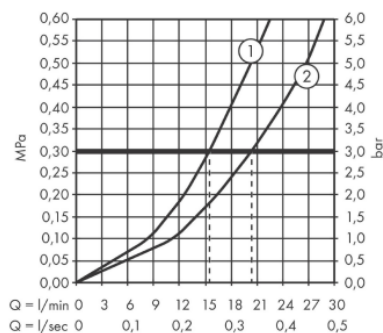

Technology

Flowchart