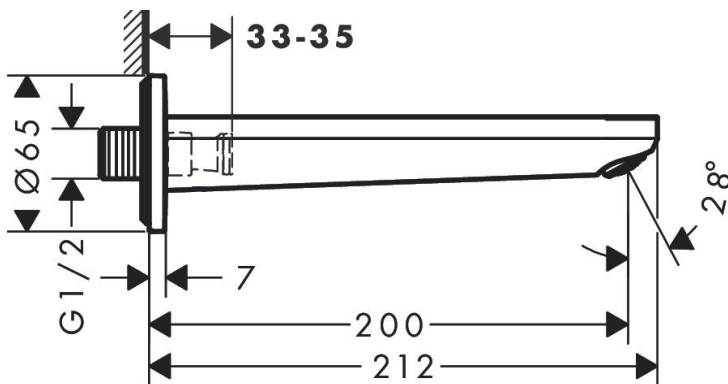

Brand : Hansgrohe, Germany
 Name : Rebris S Bath Spout ½"
 Item Code : 72430.670
 Designer:
 Color/Finish : Matt Black
 Dimensions: 200 mm projection

Product info:

- Connection type: G ½
- With escutcheon
- Wall-mounted
- Maximum flow rate at 3 bar: 22 l/min
- Spray type: Normal spray