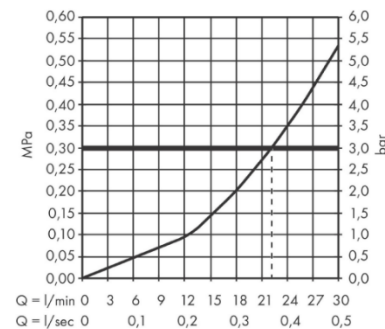

Technology

Flowchart