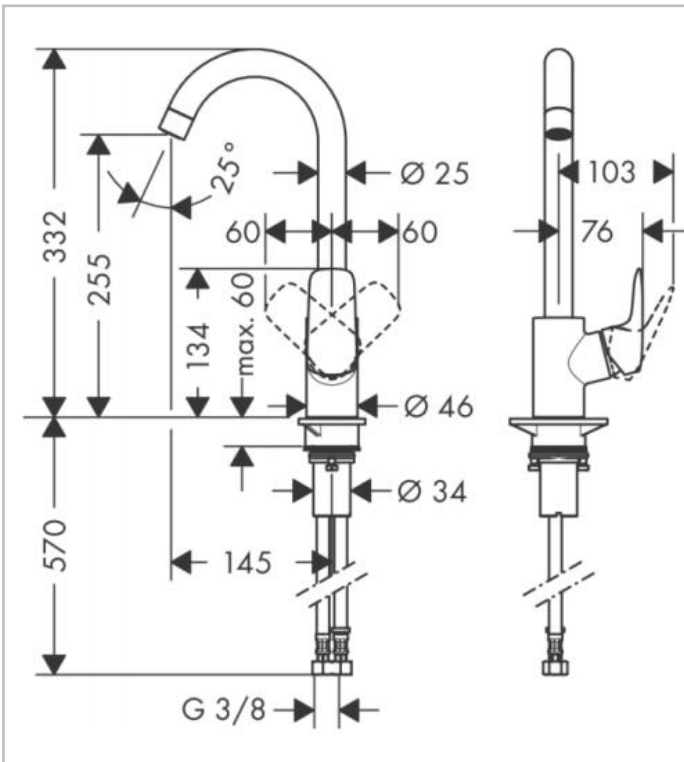

Brand : Hansgrohe, Germany  
 Name : LOGIS Single Lever Kitchen Mixer 260 1jet  
 Item Code : 71835.000  
 Designer:  
 Color/Finish : Chrome  
 Dimensions: (Please see data drawing below for dimensions)

**Product info:**

- Handle can be positioned on the right or left
- Comfort Zone 260
- Swivel range adjustable in 3 steps 110°, 150° or 360°
- Normal spray
- Connection dimension: DN15
- Maximum flow rate at 3 bar: 12 l/min
- Ceramic valves hot/ cold 90°
- Connection type: G 3/8 connections
- Suitable for continuous flow water heaters

**Add-ons:**

- 2 x Angle valve 1/2 x 3/8 with conical nut

**Technology**

**Flowchart**

Flushing of pipe must be done before fittings are installed. Failure to do so voids the warranty.

Follow cleaning instructions and avoid using any harmful chemicals.