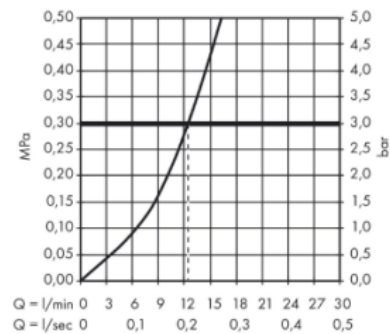

**Product info:**

- Handle can be positioned on the right or left
- Comfort Zone 260
- Swivel range adjustable in 3 steps 110°, 150° or 360°
- Normal spray
- Connection dimension: DN15
- Maximum flow rate at 3 bar: 12 l/min
- Ceramic valves hot/ cold 90°
- Connection type: G 3/8 connections
- Suitable for continuous flow water heaters

**Add-ons:**

- 2 x Angle valve 1/2 x 3/8 with conical nut

**Technology**

**Flowchart**

Flushing of pipe must be done before fittings are installed. Failure to do so voids the warranty.

Follow cleaning instructions and avoid using any harmful chemicals.