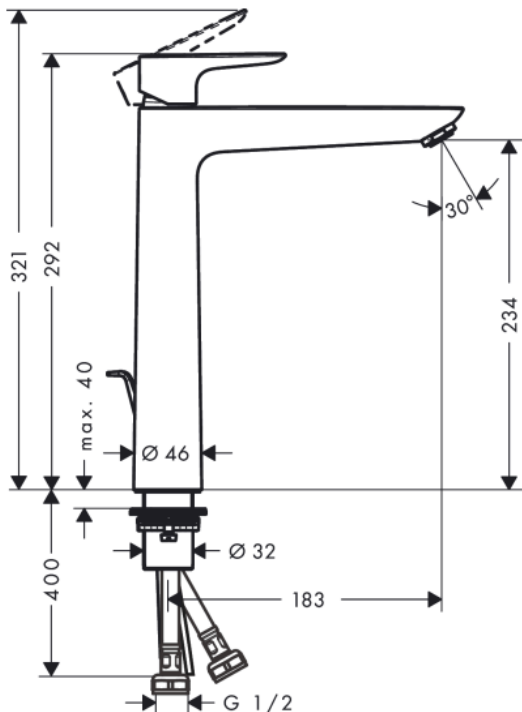

Brand : Hansgrohe, Germany
 Name : TALIS E Single Lever Basin Mixer 240 w/ Pop-up Waste
 Item Code : 71716.007
 Color/Finish : Chrome
 Dimensions: (see data drawing below for dimensions)

Product info:

- Consists of single lever basin mixer, waste set
- ComfortZone 240
- Projection 166 mm
- Spray type: normal spray
- Flow rate at 3 bar: 5 l/min
- Ceramic cartridge
- Temperature limitation adjustable
- Suitable for continuous flow water heaters
- Pop-up waste set G 1¼
- Material waste set: meta
- Connection type: G ½ connections

Add-on:

- 2 x Angle Valve ½ x ½
- 1 x P-trap

Technology

Flowchart