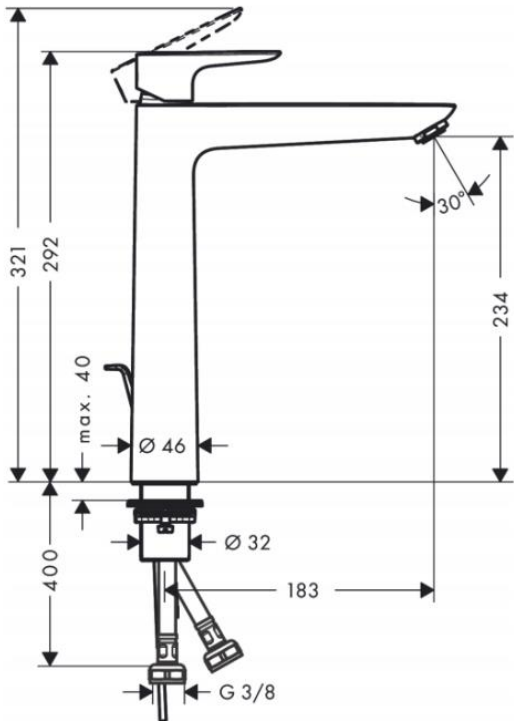

Brand : Hansgrohe, Germany
 Name : TALIS E Single Lever Basin Mixer 240 w/ Pop-up Waste
 Item Code : 71716.007
 Color/Finish : Chrome
 Dimensions: (see data drawing below for dimensions)

Product info:

- Consists of single lever basin mixer, waste set
- ComfortZone 240
- Projection 183 mm
- Spray type: normal spray
- Flow rate at 3 bar: 5 l/min
- Ceramic cartridge
- Temperature limitation adjustable
- Suitable for continuous flow water heaters
- Pop-up waste set G 1¼
- Material waste set: meta
- Connection type: G ¾ connections
- Surface of the pull rod -000 chrome

Add-on:

- 2 x Angle valve 1/2 x 3/8 with conical nut
- 1 x P-trap

Technology

Flowchart