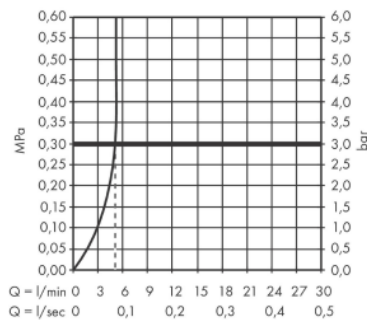

Technology

Flowchart