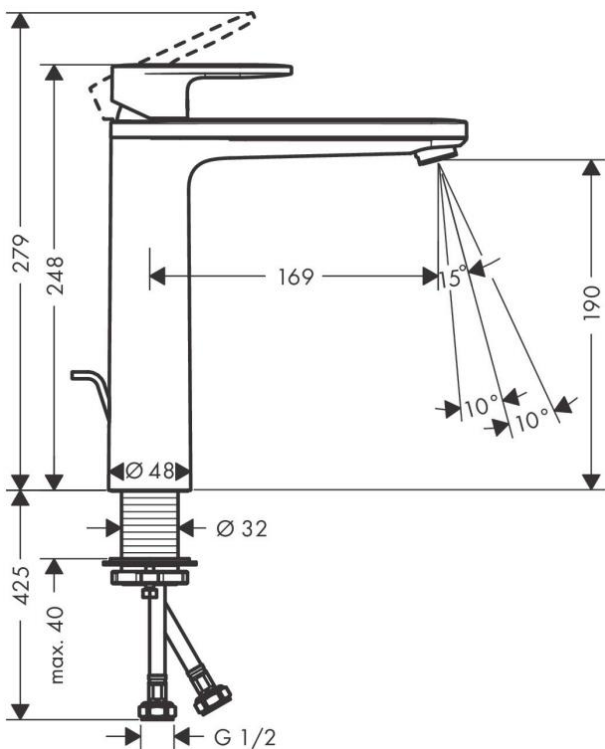

Brand : Hansgrohe, Germany
 Name : VERNIS BLEND Single Lever basin mixer 190 with pop up waste set
 Item Code : 71572.007
 Designer :
 Color / Finish : Chrome
 Dimensions : 169 x 190 mm

Product info:

- consists of single lever basin mixer, waste set
- Comfort Zone 190
- Spray type: Normal spray
- Projection: 169 mm
- Spout height: 190 mm
- Maximum flow rate at 3 bar: 6 l/min
- Ceramic cartridge
- With isolated water conduction - without contact with nickel and lead
- Suitable for continuous flow water heaters
- Pop-up waste set G 1 ¼
- Material waste set: synthetic
- Connection type: G 1/2 connections
- Connection dimension: DN15