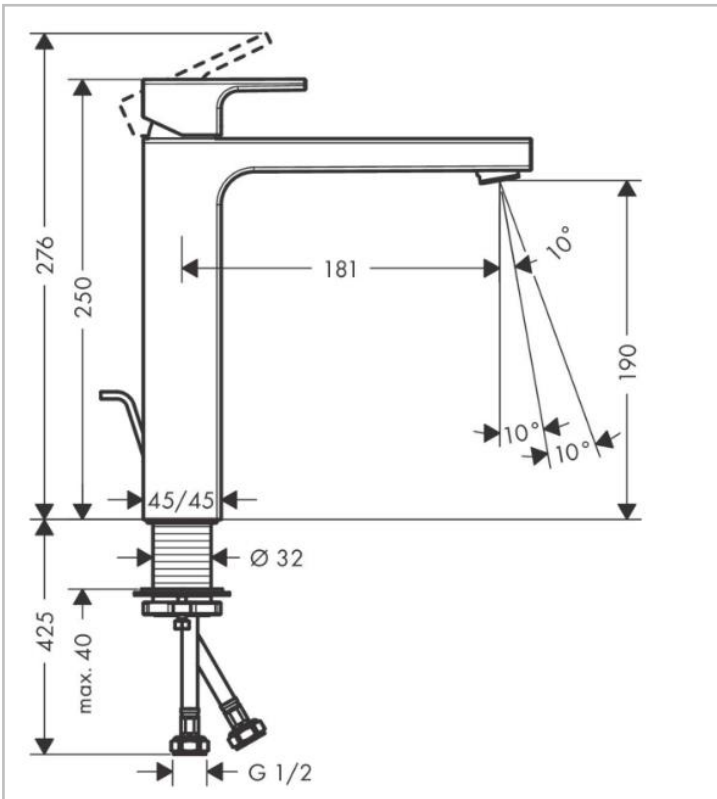

Brand : Hansgrohe, Germany  
 Name : VERNIS SHAPE Single lever basin mixer 190 with pop-up waste set  
 Item Code : 71562.677  
 Designer :  
 Color / Finish : Matt Black  
 Dimensions : 181 x 190 mm

**Product info:**

- Consists of Single lever basin mixer, waste set
- Comfort Zone 70
- Spray type: normal spray
- Swiveling spray former
- Maximum flow rate at 3 bar: 6 l/min
- Ceramic cartridge
- With isolated water conduction - without contact with
- Nickel and lead
- Suitable for continuous flow water heaters
- Pop-up waste set G 1 ¼
- Material waste set: synthetic
- Connection type: G 1/2 connections
- Connection dimension: DN15