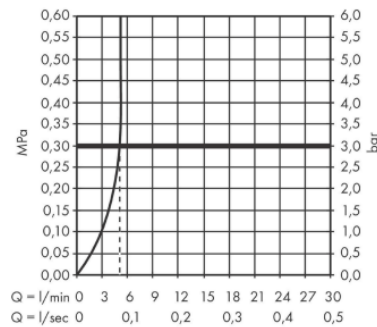

Flowchart

Flushing of pipe must be done before fittings are installed. Failure to do so voids the warranty.
Follow cleaning instructions and avoid using any harmful chemicals.
All information is for reference only. Installation shall always be based on the specs provided with actual delivered items.
For more info, visit www.kuysen.com