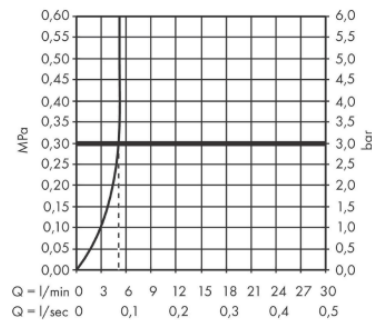

Flowchart

Flushing of pipe must be done before fittings are installed. Failure to do so voids the warranty.
Follow cleaning instructions and avoid using any harmful chemicals.
All information is for reference only. Installation shall always be based on the specs provided with actual delivered items.
For more info, visit www.kuysen.com