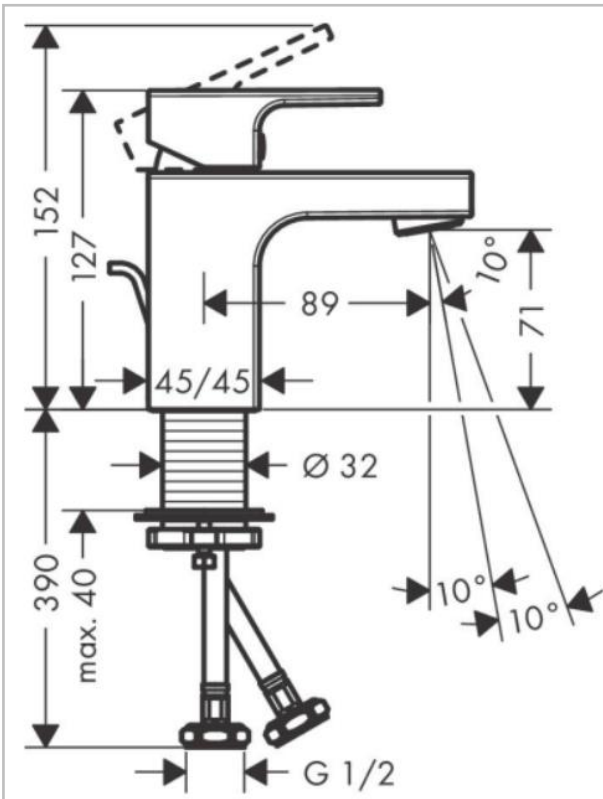

Brand : Hansgrohe, Germany
 Name : VERNIS SHAPE Single lever basin mixer 70 with pop-up waste set
 Item Code : 71560.007
 Designer :
 Color / Finish : Chrome
 Dimensions : 89 x 71 mm

Product info:

- Consists of Single lever basin mixer, waste set
- Comfort Zone 70
- Spray type: normal spray
- Swiveling spray former
- Maximum flow rate at 3 bar: 6 l/min
- Ceramic cartridge
- With isolated water conduction - without contact with
- Nickel and lead
- Suitable for continuous flow water heaters
- Pop-up waste set G 1 ¼
- Material waste set: synthetic
- Connection type: G ½ connections
- Connection dimension: DN15