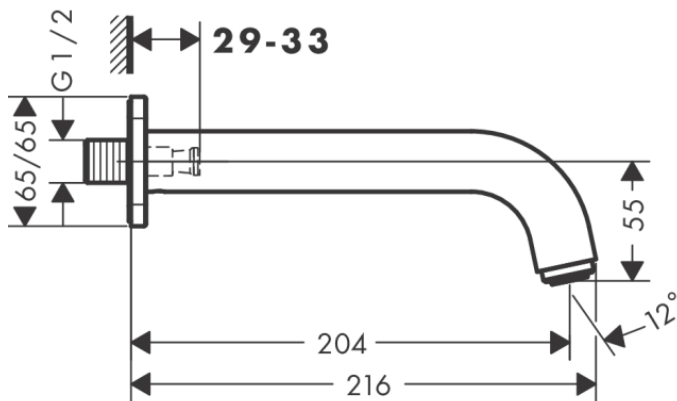

Brand : Hansgrohe, Germany
 Name : VERNIS SHAPE Bath Spout ½
 Item Code : 71460.677
 Designer :
 Color / Finish : Matt Black
 Dimensions : 204 mm projection

- Product info:
- 1 function
 - With escutcheon
 - Wall-Mounted
 - Maximum flow rate at 3 bar: 21, 7 l/min
 - Connection dimension: G ½
 - Spray Type: Normal Spray

Technology

Flowchart

The consumption was measured in combination with the appropriate fittings (thermostat/mixer/ in-wall valve) to reflect actual application in practice.

Flushing of pipe must be done before fittings are installed. Failure to do so voids the warranty.
 Follow cleaning instructions and avoid using any harmful chemicals.
 All information is for reference only. Installation shall always be based on the specs provided with actual delivered items.
 For more info, visit www.kuysen.com