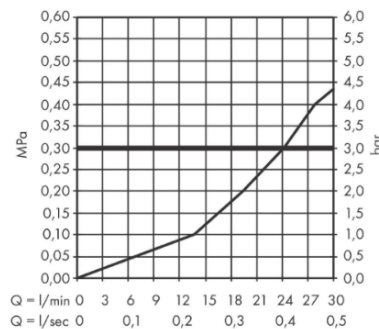

Technology

Flowchart

The consumption was measured in combination with the appropriate fittings (thermostat/mixer/ in-wall valve) to reflect actual application in practice.

Flushing of pipe must be done before fittings are installed. Failure to do so voids the warranty.
Follow cleaning instructions and avoid using any harmful chemicals.
All information is for reference only. Installation shall always be based on the specs provided with actual delivered items.
For more info, visit www.kuysen.com