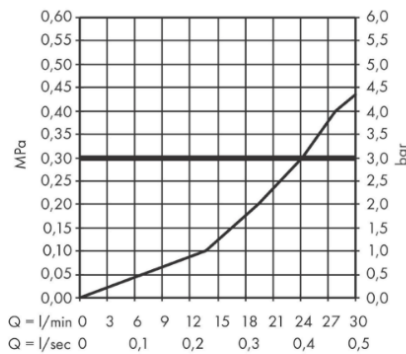

Technology

Flowchart

The consumption was measured in combination with the appropriate fittings (thermostat/mixer/ in-wall valve) to reflect actual application in practice.

Flushing of pipe must be done before fittings are installed. Failure to do so voids the warranty.
Follow cleaning instructions and avoid using any harmful chemicals.
All information is for reference only. Installation shall always be based on the specs provided with actual delivered items.
For more info, visit www.kuysen.com