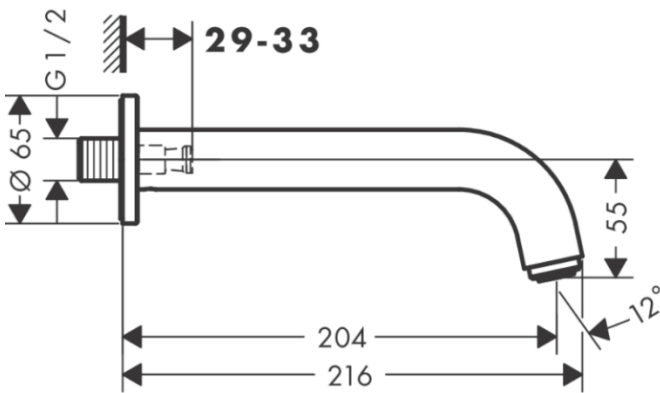

Brand : Hansgrohe, Germany
 Name : VERNIS SHAPE Bath Spout ½
 Item Code : 71460.007
 Designer :
 Color / Finish : Chrome
 Dimensions : 204 mm projection

Product info:

- 1 function
- With escutcheon
- Wall-Mounted
- Maximum flow rate at 3 bar: 21, 7 l/min
- Connection dimension: G ½
- Spray Type: Normal Spray

Technology

Flowchart

The consumption was measured in combination with the appropriate fittings (thermostat/mixer/ in-wall valve) to reflect actual application in practice.

Flushing of pipe must be done before fittings are installed. Failure to do so voids the warranty.
 Follow cleaning instructions and avoid using any harmful chemicals.
 All information is for reference only. Installation shall always be based on the specs provided with actual delivered items.
 For more info, visit www.kuysen.com