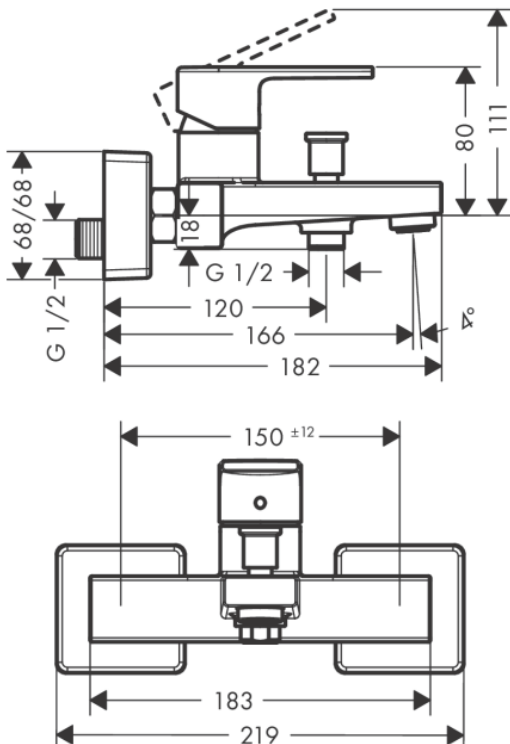

Brand : Hansgrohe, Germany
 Name : VERNIS SHAPE Single lever bath mixer for exposed installation
 Item Code : 71450.007
 Designer :
 Color / Finish : Chrome
 Dimensions : 166 mm projection 150 ± 12 mm

Product info:

- 2 functions
- spray type mixer: normal spray
- maximum flow rate at 3 bar: 22,5 l/min
- flow rate for bath spout at 3 bar: 22,5 l/min
- flow rate of hand shower at 3 bar: 15,7 l/min
- ceramic cartridge
- temperature limitation adjustable
- diverter with automatic resetting
- with silencer
- suitable for continuous flow water heaters
- connection dimension: DN15
- connection type: s-shaped connections
- min. operating pressure: 1 bar
- max. operating pressure: 10 bar

Technology

Flowchart

- ① Shower outlet with 1B-resistance
- ② Tub outlet

Flushing of pipe must be done before fittings are installed. Failure to do so voids the warranty.

Follow cleaning instructions and avoid using any harmful chemicals.