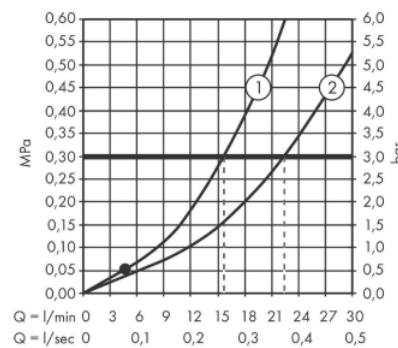

Technology

Flowchart