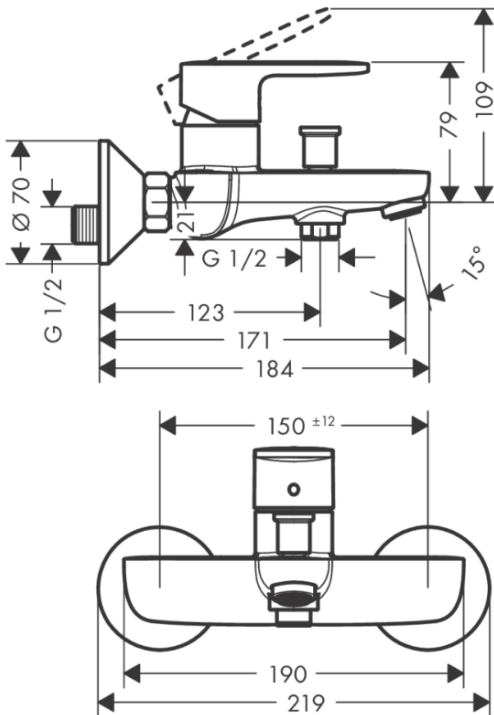

Brand : Hansgrohe, Germany  
 Name : VERNIS BLEND Exposed bath/shower mixer  
 Item Code : 71440.007  
 Designer :  
 Color / Finish : Chrome  
 Dimensions : 171 mm projection

**Product info:**

- Exposed bath/shower mixer
- 2 functions
- Centre distance: 150 ± 12 mm
- Spray type mixer: normal spray
- Maximum flow rate at 3 bar: 22,5 l/min
- Flow rate for bath spout at 3 bar: 22,5 l/min
- Flow rate of hand shower at 3 bar: 15,7 l/min
- Ceramic Cartridge
- Temperature limitation adjustable
- Diverter with automatic resetting with silencer
- Suitable for Continuous flow water heaters
- Connection dimension: DN15
- Connection type: s-shaped connections
- Min. operating pressure: 1 bar
- Max. operating pressure: 10 bar

## Flowchart

- ① Shower outlet with 1B-resistance
- ② Tub outlet

Flushing of pipe must be done before fittings are installed. Failure to do so voids the warranty.

Follow cleaning instructions and avoid using any harmful chemicals.