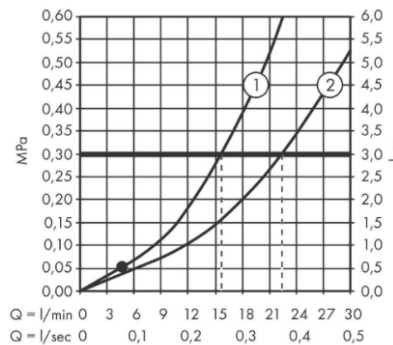

Technology

Flowchart