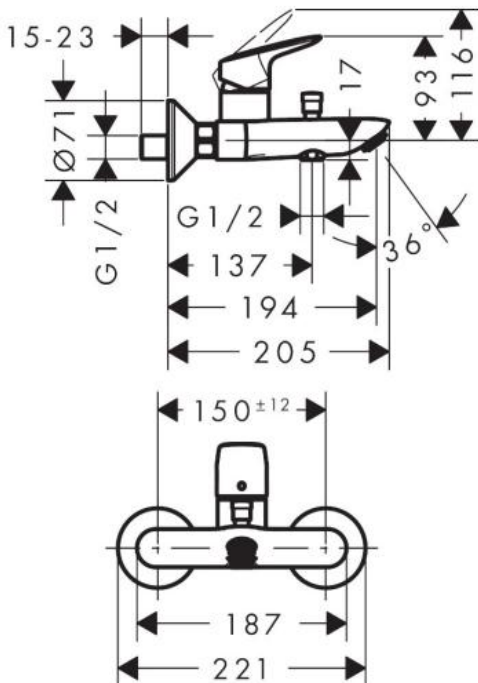

Brand : Hansgrohe, Germany
 Name : Logis Wall-mounted Exposed Single Lever Bath/Shower Mixer
 Item Code : 71400.007
 Color/Finish : Chrome
 Dimensions: Projection: 194 mm

Product info:

- 2 functions
- Center distance: 150 ± 12 mm
- Spray type mixer: Normal spray
- Maximum flow rate at 3 bar: 22 l/min
- Ceramic cartridge
- Temperature limitation adjustable
- Diverter with automatic resetting
- Non-return valve
- With silencer
- Suitable for continuous flow water heaters
- Connection dimension: DN15
- Connection type: S-connections
- Wall-mounted

Technology

Flow chart