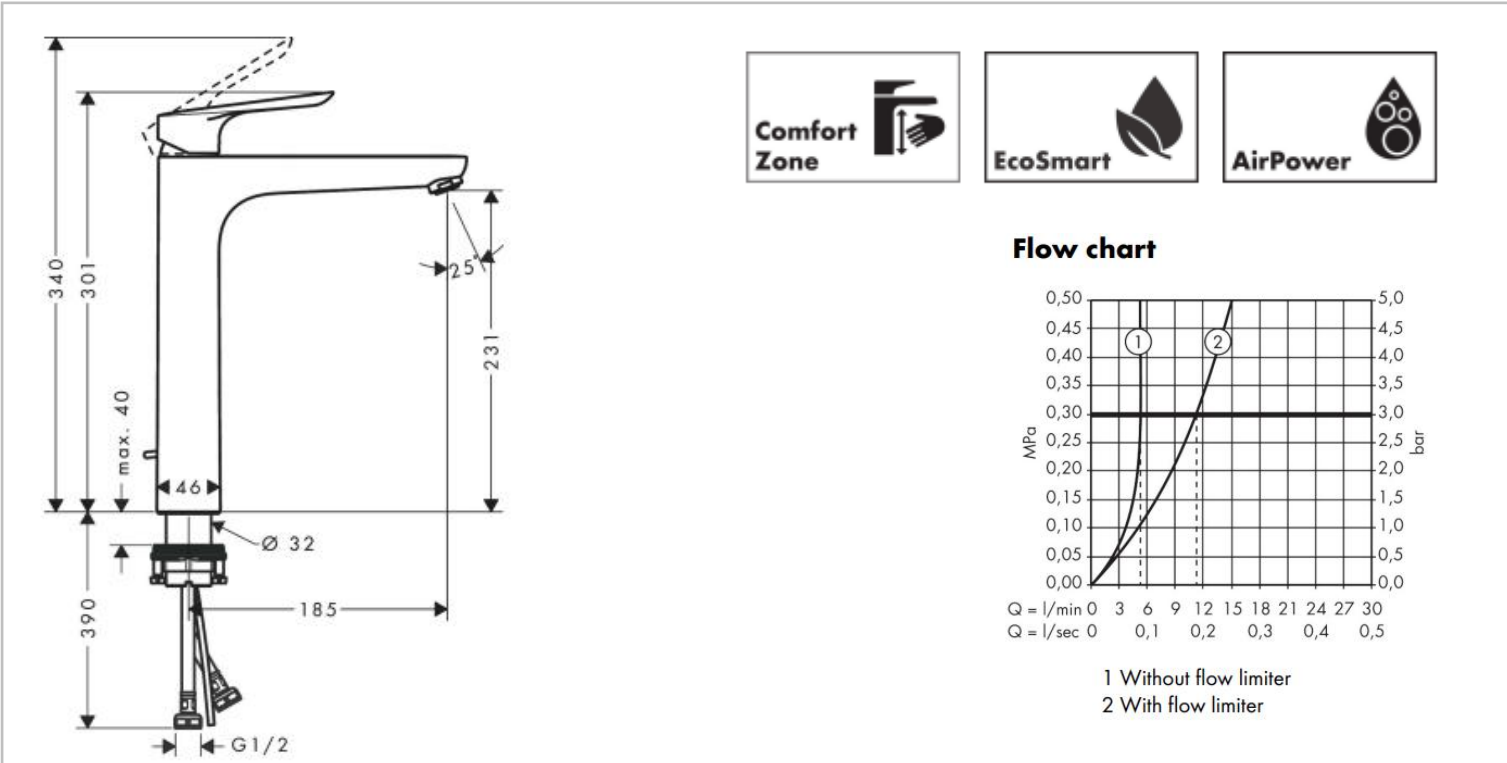

| | |
|----------------|--|
| Brand : | Hansgrohe, Germany |
| Name : | Logis Single lever basin mixer 230 |
| Item Code : | 71162.007 |
| Color/Finish : | Chrome |
| Dimensions: | Projection: 107 mm Spout height: 231 mm |

Product info:

- Consists of single lever basin mixer, waste set
- ComfortZone: 230
- Handle variant: lever handle
- Spray type: NormalSpray
- Maximum flow rate at 3 bar: 5 l/min
- Ceramic cartridge
- Temperature limitation adjustable
- Suitable for continuous flow water heaters
- Pop-up waste set G 1¼
- Material waste set: synthetic
- Connection type: G ½ hose connections
- Connection dimension: DN15