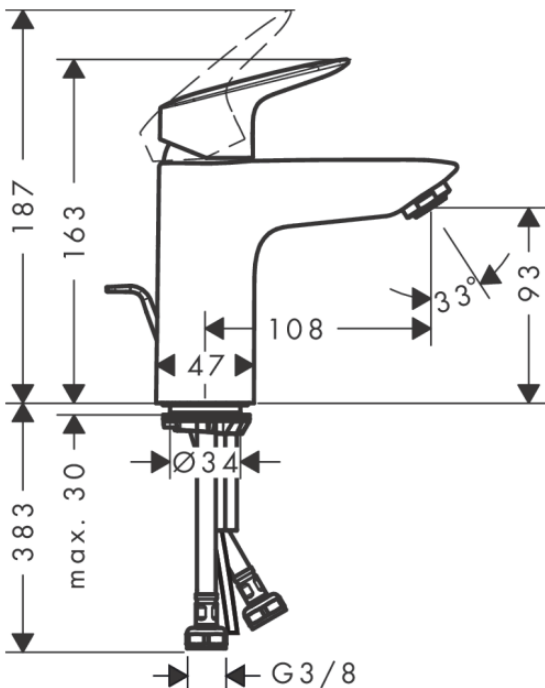

Brand : Hansgrohe, Germany  
 Name : Basin mixer 100 with pull rod waste set  
 Item Code : 71100.000  
 Designer:  
 Color/Finish : Chrome  
 Dimensions: 108 mm Projection  
 93 mm spout height

**Product info:**

- consists of single lever basin mixer, waste set
- Comfort Zone 100
- Spray Type: Normal Spray
- maximum flow rate at 3 bar: 5 l/min
- ceramic cartridge
- temperature limitation adjustable
- suitable for continuous flow water heaters
- pop-up waste set G 1¼
- material waste set: synthetic
- connection type: G ¾ connections
- connection dimension: DN15