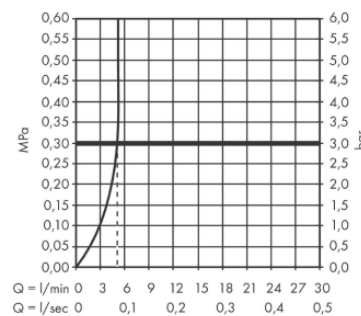

Technology

Flowchart