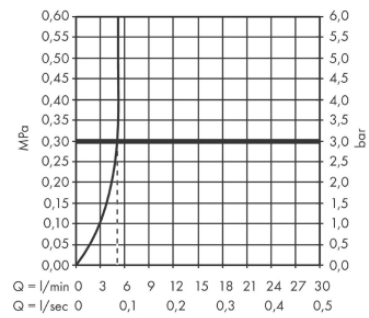

Flushing of pipe must be done before fittings are installed. Failure to do so voids the warranty.
Follow cleaning instructions and avoid using any harmful chemicals.
All information is for reference only. Installation shall always be based on the specs provided with actual delivered items.
For more info, visit www.kuysen.com