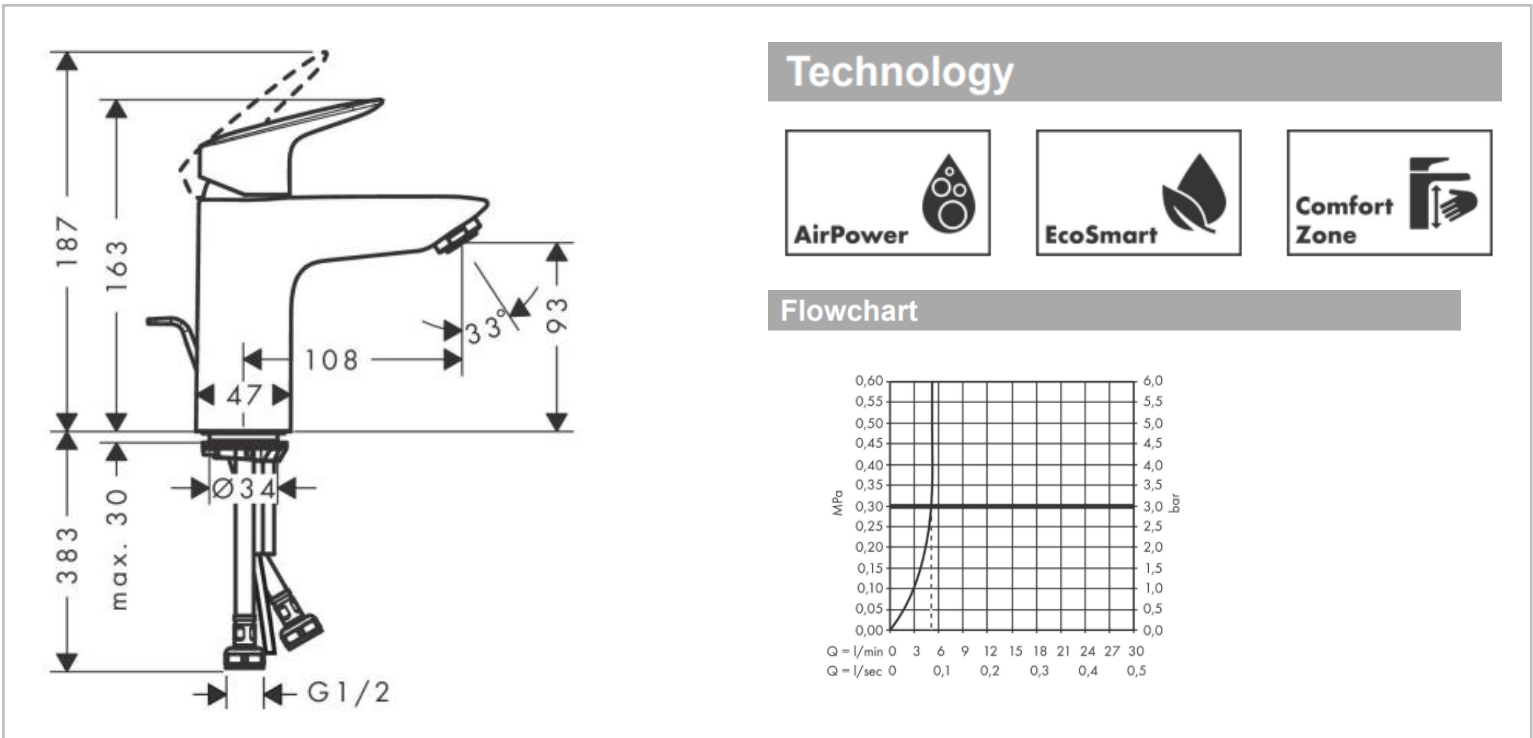

Brand : Hansgrohe, Germany
 Name : Basin mixer 100 with pop up waste set
 Item Code : 71100.007
 Designer:
 Color/Finish : Chrome
 Dimensions: 108 mm Projection
 93 mm spout height

- Product info:
- consists of single lever basin mixer, waste set
 - Comfort Zone 100
 - Spray Type: Normal Spray
 - maximum flow rate at 3 bar: 5 l/min
 - ceramic cartridge
 - temperature limitation adjustable
 - suitable for continuous flow water heaters
 - pop-up waste set G 1¼
 - material waste set: synthetic
 - connection type: G ½ connections
 - connection dimension: DN15