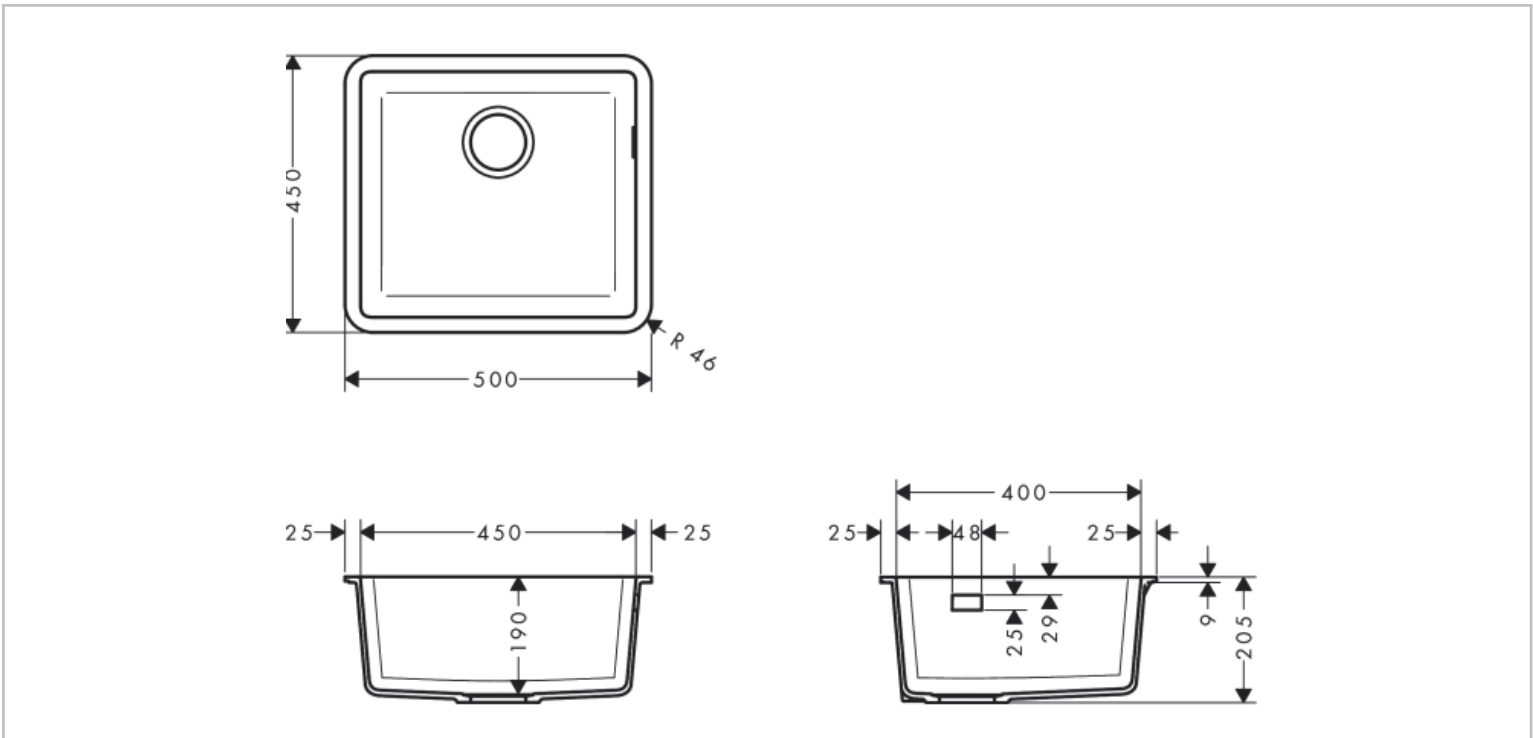

Brand : Hansgrohe, Germany
Name : Built-in Sink 450 Silica Tec Granite Sinks
Item Code : 43431.290
Designer:
Color/Finish : Stone grey
Dimensions: overall size 500 x 450 x 205mm
 bowl size 450 x 400 x 190mm

Product info:

- Material: SilicaTec
- Number of bowls: 1 main bowl
- without tap hole
- cabinet size: 60 cm
- installation type: undercounter
- position overflow: on the right side of the bowl
- sink depth: 190 mm
- waste set not included - please order one waste set from the required parts