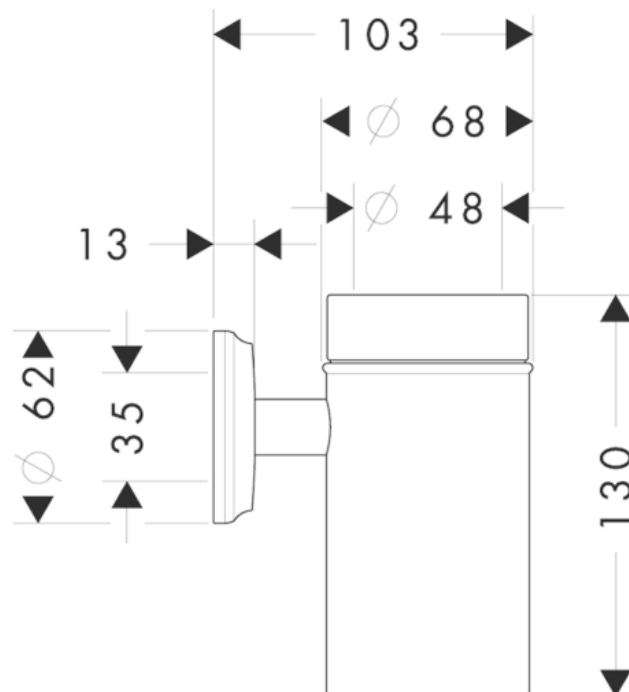

Brand : Hansgrohe, Germany  
Name : Logis Classic Tumbler with wall support  
Item Code : 41618.000  
Color/Finish : Chrome  
Dimensions: 103 x 130 mm

Product info:

- Wall-mounted
- Material: brass, ceramic
- holder material: metal
- With counting material
- Concealed fastening