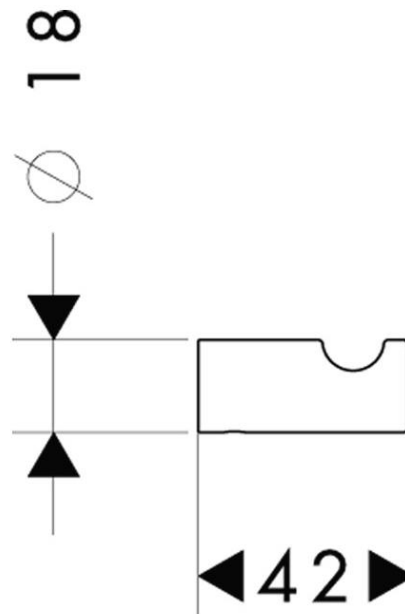

Brand : Hansgrohe, Germany
Name : Logis Classic Wall-mounted Single hook
Item Code : 41611.000
Designer : Phoenix design
Color / Finish : Chrome
Dimensions : Ø18 mm x 42 mm projection

Product info:

- Wall-mounted
- Material: Brass
- With mounting Material
- Concealed Fastening
- Diameter Drill hole: 6 mm