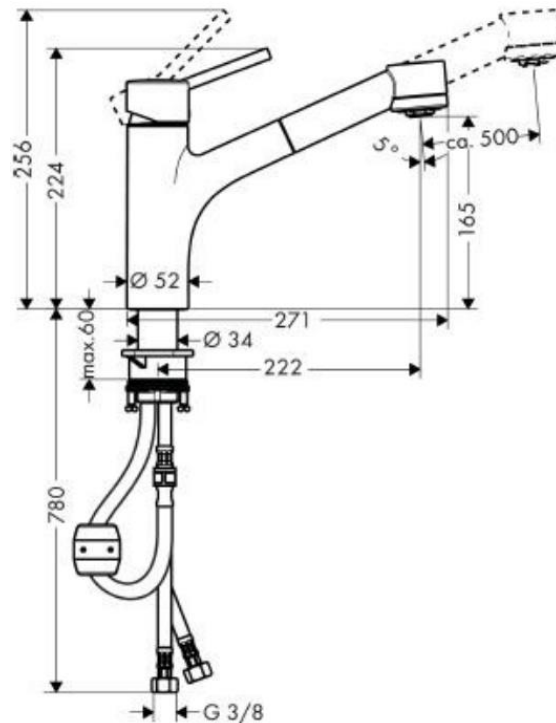

hansgrohe

Brand : Hansgrohe, Germany
Name : Talis S Single Lever Kitchen Mixer with Pull-out Spray
Item Code : 32841.000
Designer:
Color/Finish : Chrome
Dimensions: 232mm spout projection

Product info:

- Single lever kitchen mixer
- with pull-out spray
- swivel range 150°
- Normal and Spray Jet
- Flow rate: 10 l/min at 3 bars (45 psi)
- Flow pressure 1-5 bars (15~70 psi)

Add-ons:

- 2 x Angle valve 1 /2 x 3 /8 with conical nut

Flushing of pipe must be done before fittings are installed. Failure to do so voids the warranty.
Follow cleaning instructions and avoid using any harmful chemicals.
All information is for reference only. Installation shall always be based on the specs provided with actual delivered items.
For more info, visit www.kuysen.com