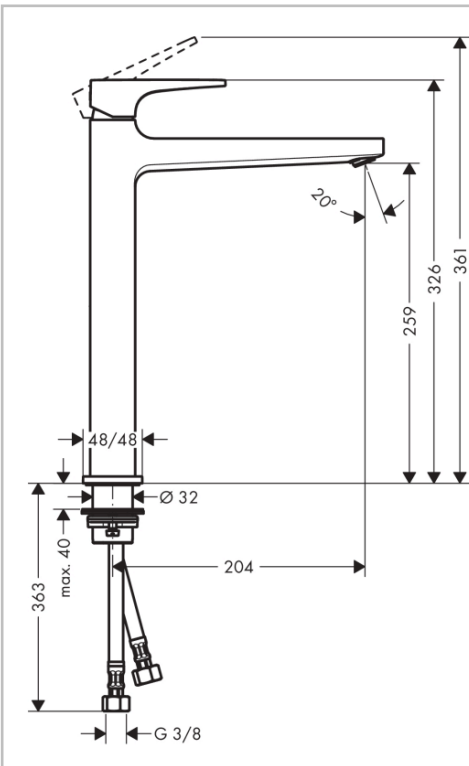

Brand : Hansgrohe, Germany
 Name : Metropol Single lever washbowl mixer 260
 Item Code : 32512.990
 Color/Finish : Chrome-plated
 Dimensions: 361 mm Height
 204 mm Spout Projection

Product info:

- Consists of single lever basin mixer, waste set
- Comfort Zone 260
- Spray type: normal spray
- Maximum flow rate at 3 bar: 5 l/min
- Ceramic cartridge
- Temperature limitation adjustable
- Suitable for continuous flow water heaters
- Material waste set: metal
- Connection type: G 3/8 connections
- Connection dimension: DN15
- Push-open waste set G 1 1/4