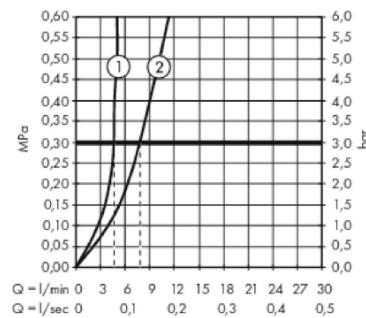

Flowchart

Flushing of pipe must be done before fittings are installed. Failure to do so voids the warranty.

Follow cleaning instructions and avoid using any harmful chemicals.

All information is for reference only. Installation shall always be based on the specs provided with actual delivered items.

For more info, visit www.kuysen.com