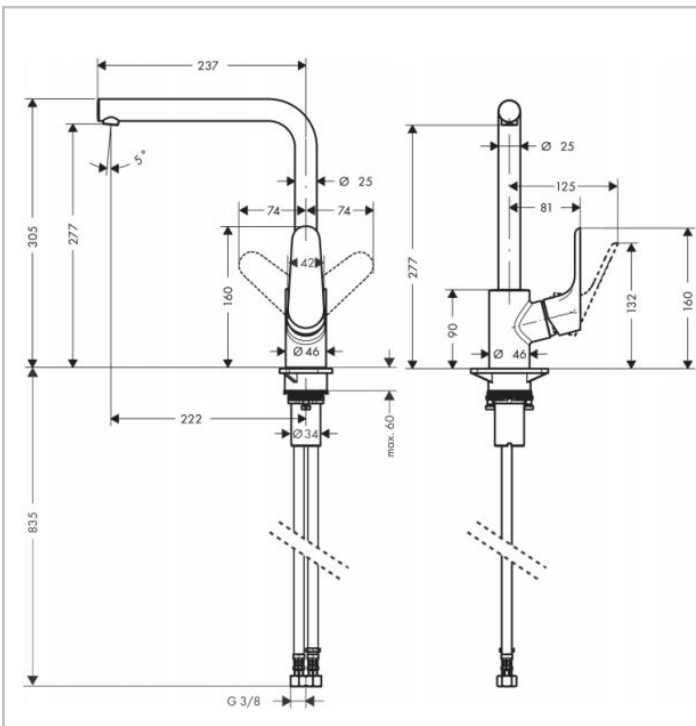

Brand : Hansgrohe, Germany
 Name : FOCUS Single Lever Kitchen Mixer 280 1jet
 Item Code : 31817.000
 Color/Finish : Chrome
 Dimensions : (Please see data drawing below for dimensions)

Product info:

- Handle can be positioned on the right or left
- ComfortZone 280
- Swivel range adjustable in 3 steps 110°, 150° or 360
- Normal spray
- Connection dimension: DN15
- Maximum flow rate at 3 bar: 12 l/min
- Ceramic cartridge
- Connection type: G 3/8 connections
- Temperature limitation adjustable
- Suitable for continuous flow water heaters

Add-ons:

- 2 x Angle valve 1/2 x 3/8 with conical nut

Technology

Flowchart

Flushing of pipe must be done before fittings are installed. Failure to do so voids the warranty.
 Follow cleaning instructions and avoid using any harmful chemicals.
 All information is for reference only. Installation shall always be based on the specs provided with actual delivered items.
 For more info, visit www.kuysen.com