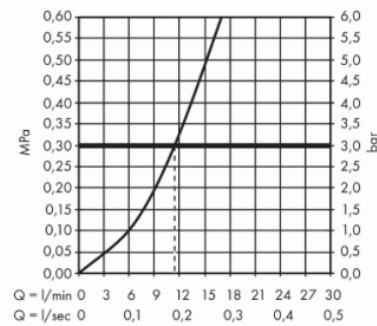

Brand : Hansgrohe, Germany
 Name : FOCUS Single Lever Kitchen Mixer 280 1jet
 Item Code : 31817.000
 Color/Finish : Chrome
 Dimensions : (Please see data drawing below for dimensions)

Product info:

- Handle can be positioned on the right or left
- ComfortZone 280
- Swivel range adjustable in 3 steps 110°, 150° or 360
- Normal spray
- Connection dimension: DN15
- Maximum flow rate at 3 bar: 12 l/min
- Ceramic cartridge
- Connection type: G 3/8 connections
- Temperature limitation adjustable
- Suitable for continuous flow water heaters

Add-ons:

- 2 x Angle valve 1/2 x 3/8 with conical nut

Technology

Flowchart

Flushing of pipe must be done before fittings are installed. Failure to do so voids the warranty.
 Follow cleaning instructions and avoid using any harmful chemicals.
 All information is for reference only. Installation shall always be based on the specs provided with actual delivered items.
 For more info, visit www.kuysen.com