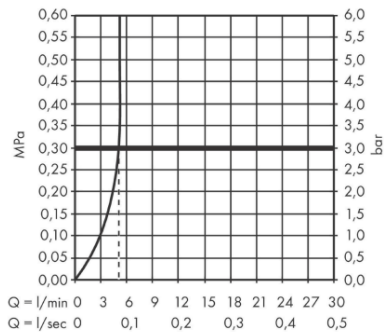

hansgrohe

Brand : Hansgrohe, Germany
 Name : FOCUS Single lever basin mixer 190 (1/2') with pop-up waste set
 Item Code : 31608.007
 Color/Finish : Chrome
 Dimensions: 159 x 275 mm

Product info:

- Consists of single lever basin mixer, pop-up waste set (metal)
- ComfortZone 190
- Projection 159 mm
- Spray type: Normal Spray
- Flow rate at 3 bar: 5 l/min
- Ceramic cartridge
- Temperature limitation adjustable
- Suitable for continuous flow water heaters

Add-ons:

- 1/2M inlet x 1/2M for 1/2 flexible hose

Technology

Flowchart

Flushing of pipe must be done before fittings are installed. Failure to do so voids the warranty.

Follow cleaning instructions and avoid using any harmful chemicals.