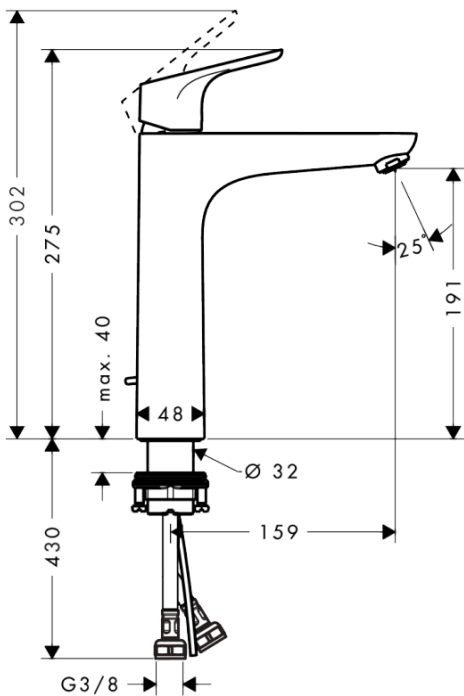

hansgrohe

Brand : Hansgrohe, Germany
 Name : FOCUS Single lever basin mixer 190 (1/2') with pop-up waste set
 Item Code : 31608.007
 Color/Finish : Chrome
 Dimensions: 159 x 275 mm

Product info:

- Consists of single lever basin mixer, pop-up waste set (metal)
- ComfortZone 190
- Projection 159 mm
- Spray type: Normal Spray
- Flow rate at 3 bar: 5 l/min
- Ceramic cartridge
- Temperature limitation adjustable
- Suitable for continuous flow water heaters

Add-ons:

- 1/2M inlet x 1/2M for 1/2 flexible hose

Technology

Flowchart

Flushing of pipe must be done before fittings are installed. Failure to do so voids the warranty.

Follow cleaning instructions and avoid using any harmful chemicals.