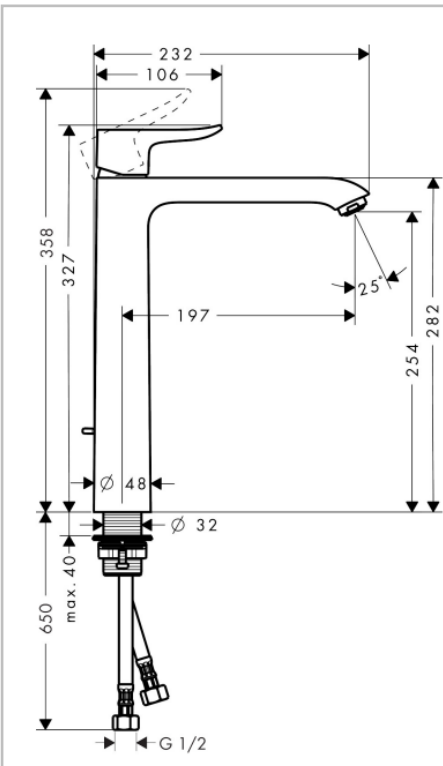

Brand : Hansgrohe, Germany
 Name : METRIS Single lever basin mixer 260 for washbowls
 Item Code : 31082.007
 Color/Finish : Chrome
 Dimensions: (See data drawing below)

Product info:

- Consists of single lever basin mixer, pop-up waste set (metal)
- ComfortZone 260
- Projection 197 mm
- Normal spray
- Flow rate at 3 bar: 5 l/min
- Ceramic cartridge
- Temperature limitation adjustable
- Suitable for continuous flow water heaters

Technology

Flowchart