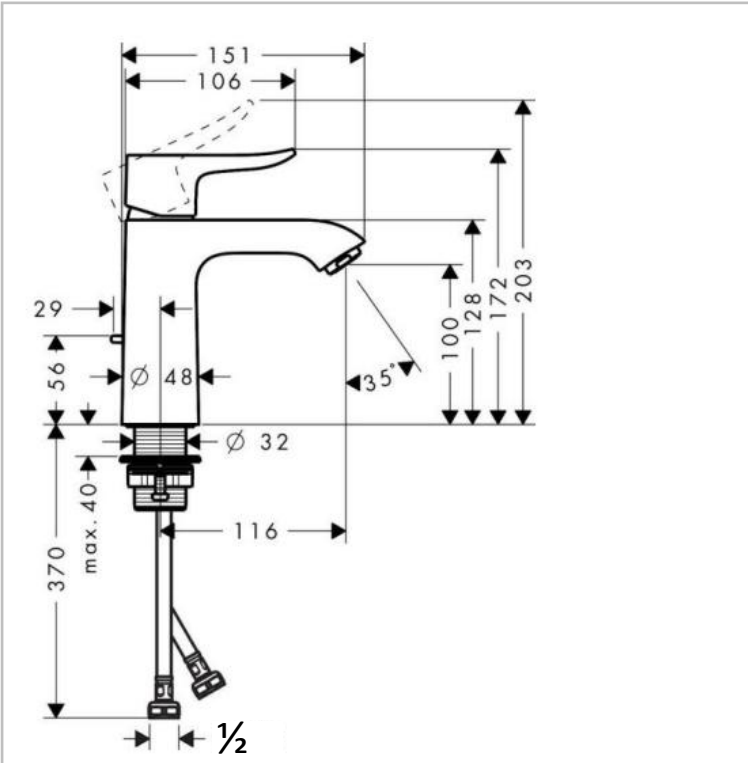

Brand : Hansgrohe, Germany
 Name : METRIS Single lever basin mixer 110 with pop-up waste set
 Item Code : 31080.007
 Color/Finish : Chrome
 Dimensions: 15.1 x 3.2x 57.3cm

Product info:

- Consists of single lever basin mixer, pop-up waste set (metal)
- ComfortZone 110
- Projection 116 mm
- Normal spray
- Flow rate at 3 bar: 5 l/min
- Ceramic cartridge
- Temperature limitation adjustabl
- Suitable for continuous flow water heaters

Add-ons:

- 2 angle valve ½ x ½

Technology

Flowchart