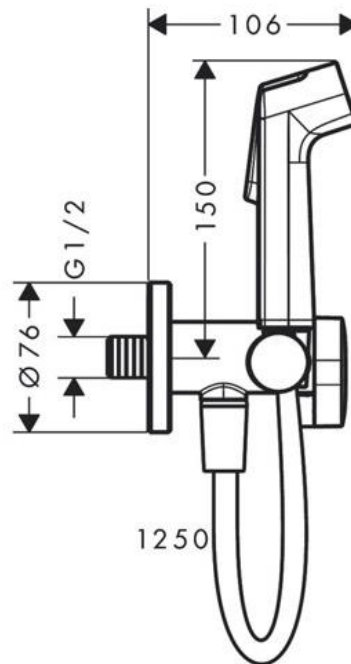

Brand : Hansgrohe, Germany

Name : Bidet Shataff

Item Code : 29230.670

Designer:

Color/Finish : Brass Black

Dimensions: (Please see data drawing below for dimensions)

Product info:

- Bidet Shattaf S 1 jet
- With holder
- shut-off valve & pressure
- resistant hose 1.2m