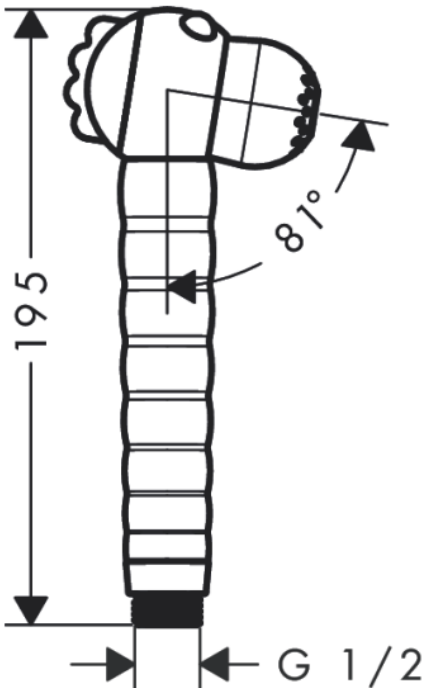

Brand : Hansgrohe, Germany
 Name : Jocolino handshower 2 jet zebra
 Item Code : 28787.640

Designer:
 Color/Finish : White
 Dimensions: 27 mm Shower head size
 195 mm Height

Product info:

- spray type: Rain, Mono Rain
- switch spray type by turning the shower head
- maximum flow rate at 3 bar: 11 l/min
- flow rate Mono spray (at 3 bar): 9,1 l/min
- flow rate Rain spray (at 3 bar): 11 l/min
- minimum flow pressure: 0,8 bar
- ergonomic handle perfect for smaller hands
- googly eyes that interact with the kid
- limescale residues on the jets are removed by the
- rotation when changing spray modes
- with internal water conduction
- rinseable screen seal
- connection thread G ½
- suitable for continuous flow water heaters

Technology

Flowchart

The consumption was measured in combination with the appropriate fittings (thermostat/mixer/ in-wall valve) to reflect actual application in practice.

Flushing of pipe must be done before fittings are installed. Failure to do so voids the warranty.