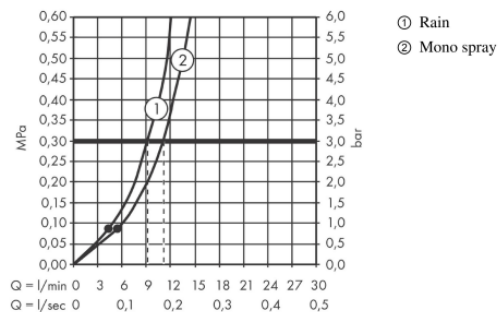

Brand : Hansgrohe, Germany
 Name : Jocolino handshower 2 jet zebra
 Item Code : 28787.640

Designer:
 Color/Finish : White
 Dimensions: 27 mm Shower head size
 195 mm Height

Product info:

- spray type: Rain, Mono Rain
- switch spray type by turning the shower head
- maximum flow rate at 3 bar: 11 l/min
- flow rate Mono spray (at 3 bar): 9,1 l/min
- flow rate Rain spray (at 3 bar): 11 l/min
- minimum flow pressure: 0,8 bar
- ergonomic handle perfect for smaller hands
- googly eyes that interact with the kid
- limescale residues on the jets are removed by the
- rotation when changing spray modes
- with internal water conduction
- rinseable screen seal
- connection thread G ½
- suitable for continuous flow water heaters

Technology

Flowchart

The consumption was measured in combination with the appropriate fittings (thermostat/mixer/ in-wall valve) to reflect actual application in practice.

Flushing of pipe must be done before fittings are installed. Failure to do so voids the warranty.