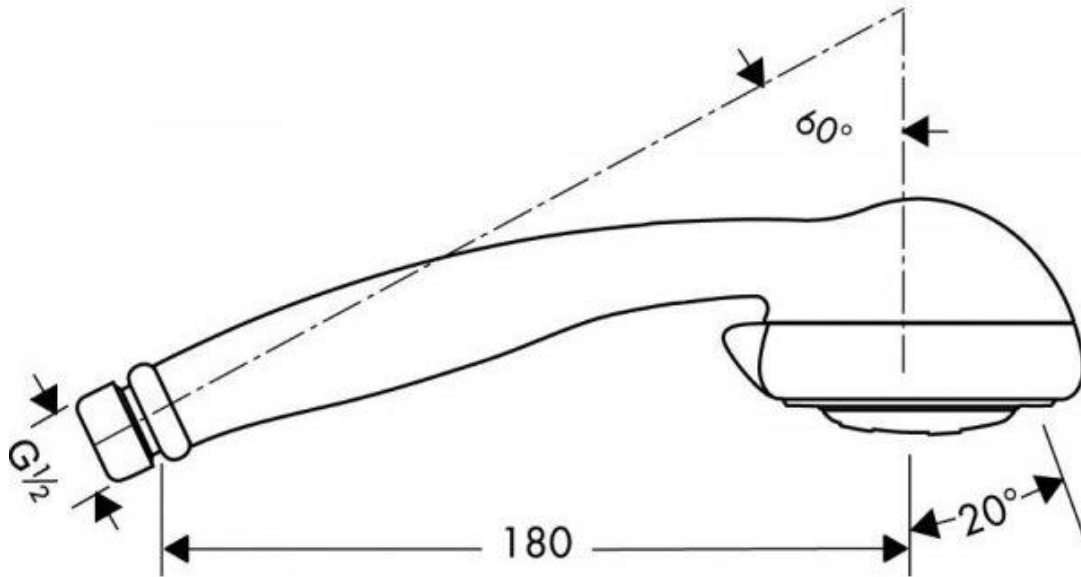

# hansgrohe

Brand : Hansgrohe, Germany  
Name : Selecta/Unica Shower mindset  
Item Code : 28520.000  
Color/Finish : Chrome  
Dimensions: 180 mm length

Product info:  
• Selecta/Unica shower mindset

Follow cleaning instructions and avoid using any harmful chemicals. Failure to do so voids the warranty  
All information is for reference only. Installation shall always be based on the specs provided with actual delivered items.  
For more info, visit [www.kuysen.com](http://www.kuysen.com)