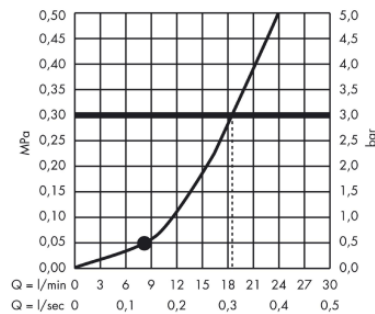

**Brand :** Hansgrohe, Germany  
**Name :** Raindance S Hand shower 100 Air 1jet  
**Item Code :** 28509.000  
**Color/Finish :** Chrome  
**Dimensions:** Shower head size: 100 mm

- Product info:**
- spray type: RainAir
  - spray disc surface: grey
  - maximum flow rate at 3 bar: 18 l/min
  - rinseable screen seal
  - connection thread: G ½
  - suitable for continuous flow water heaters

### Flowchart

The consumption was measured in combination with the appropriate fittings (thermostat/mixer/in-wall valve) to reflect actual application in practice.