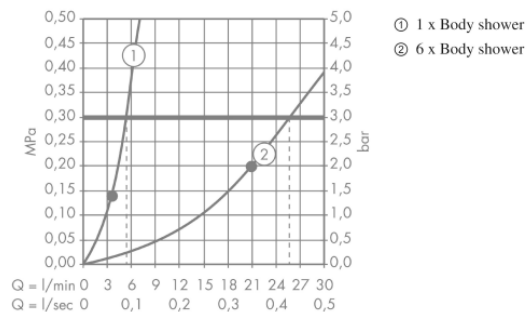

The consumption was measured in combination with the appropriate fittings (thermostat/mixer/in-wall valve) to reflect actual application in practice.

Flushing of pipe must be done before fittings are installed. Failure to do so voids the warranty.

Follow cleaning instructions and avoid using any harmful chemicals.

All information is for reference only. Installation shall always be based on the specs provided with actual delivered items.

For more info, visit www.kuysen.com