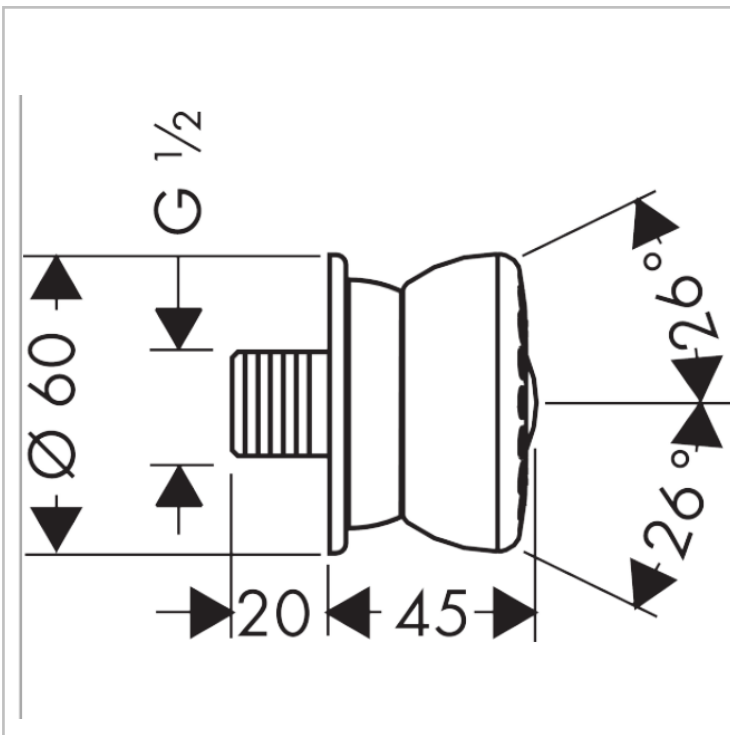

Brand : Hansgrohe, Germany  
 Name : Body shower 1jet stop  
 Item Code : 28467.000

Designer:  
 Color/Finish : Chrome  
 Dimensions: Shower head size: 60 mm

#### Product info:

- spray type: normal spray
- spray disc surface: grey
- side shower angle adjustable
- rosette: circular
- flow rate normal spray (at 3 bar): 6 l/min
- minimum flow pressure: 1 bar
- connection thread: G 1/2
- suitable for continuous flow water heaters
- connection dimension: DN15
- material: metal