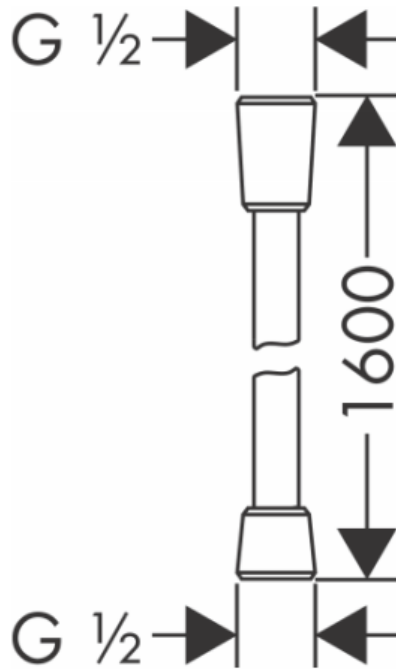

Brand :	Hansgrohe, Germany
Name :	Isiflex Flexible Shower Hose 1.6m
Item Code :	28276.990
Color/Finish :	Gold optic
Dimensions:	1600 mm
Product info:	<ul style="list-style-type: none">• High-quality shower hose with metal effect• With plastic coating, easy to clean• Shower hose length: 1.60 m• Pivot connector prevent hose from tangling• Kink-protected