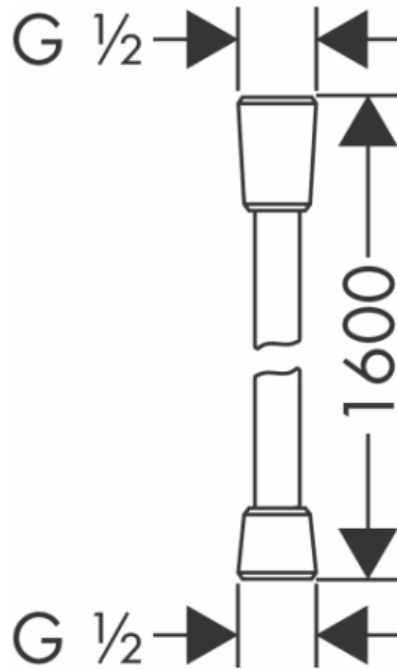

hansgrohe

Brand :	Hansgrohe, Germany
Name :	Isiflex Flexible Shower Hose 1.6m
Item Code :	28276.140
Color/Finish :	Brushed Bronze
Dimensions:	1600 mm
Product info:	<ul style="list-style-type: none">• High-quality shower hose with metal effect• With plastic coating, easy to clean• Shower hose length: 1.60 m• Pivot connector prevent hose from tangling• Kink-protected